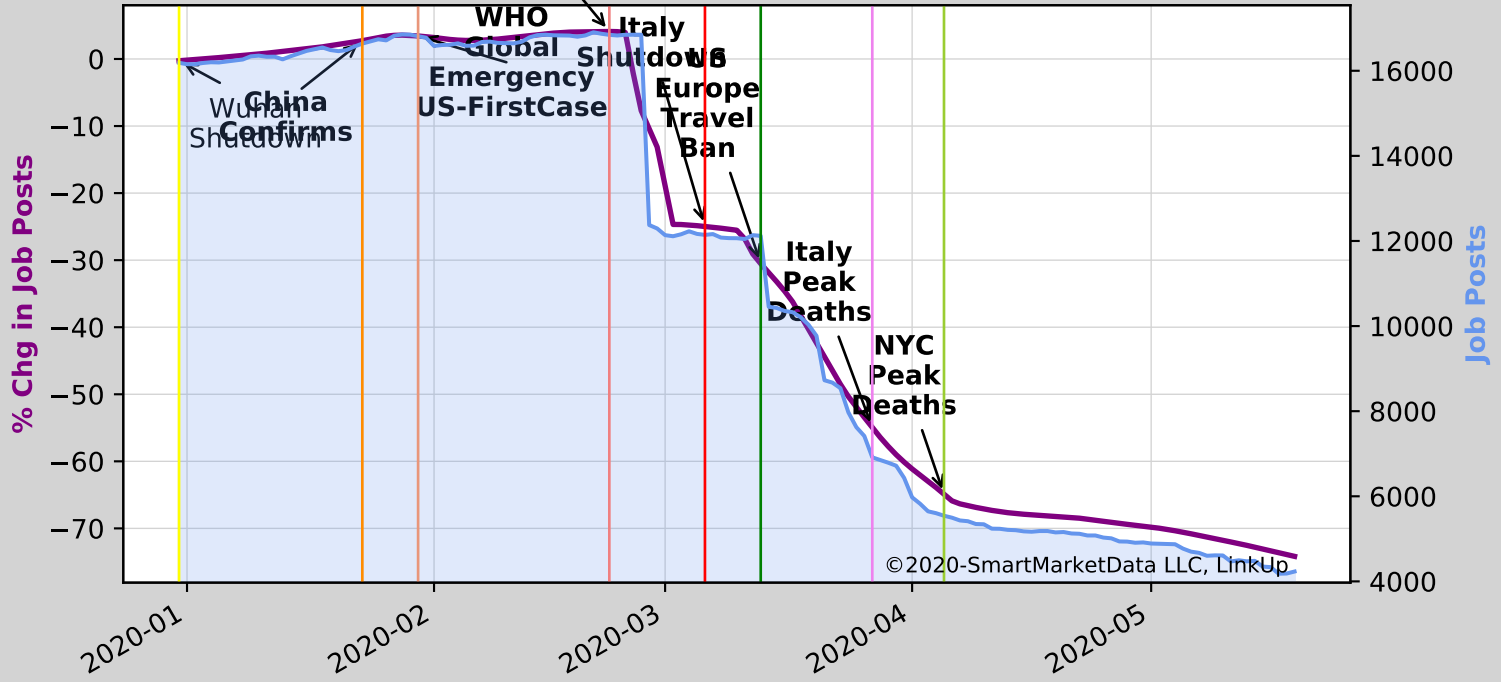

**SKorea
Breakout
S812|Personal and Laundry Services
Start Jobs=16187|Current Jobs=4232**