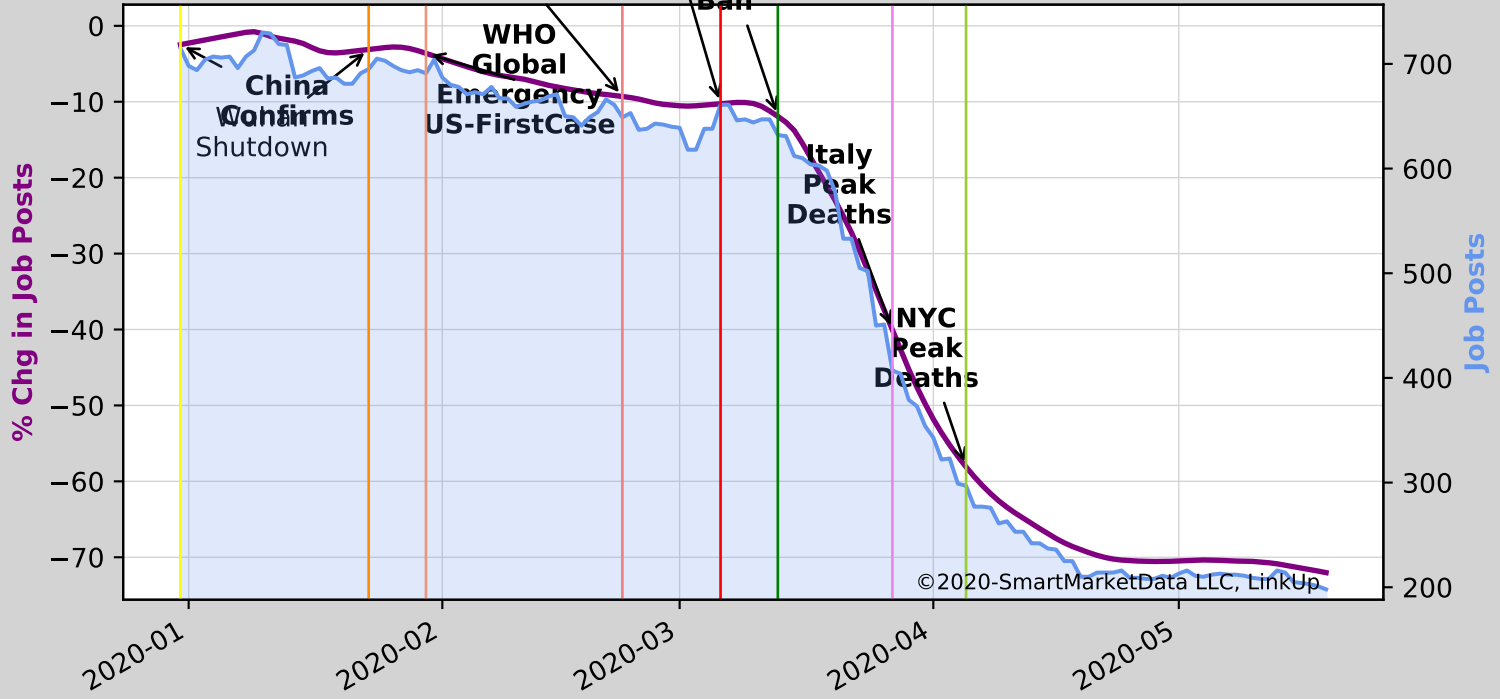

S515 | Broadcasting (except Internet)
Start Jobs=21877 | Current Jobs=5975

S525|Funds, Trusts, and Other Financial Vehicles
Start Jobs=14200 Current Jobs=5272

S551 Management of Companies and Enterprises

Start Jobs=715 Current Jobs=198

S621|Ambulatory Health Care Services

Start Jobs=100367|Current Jobs=37635

US
Europe
Italy
Shut
Travel
Ban
Italy
Deaths
Start Jobs=39278 | Current Jobs=35196

S711|Performing Arts, Spectator Sports, and Related Industries
Start Jobs=13071|Current Jobs=11323