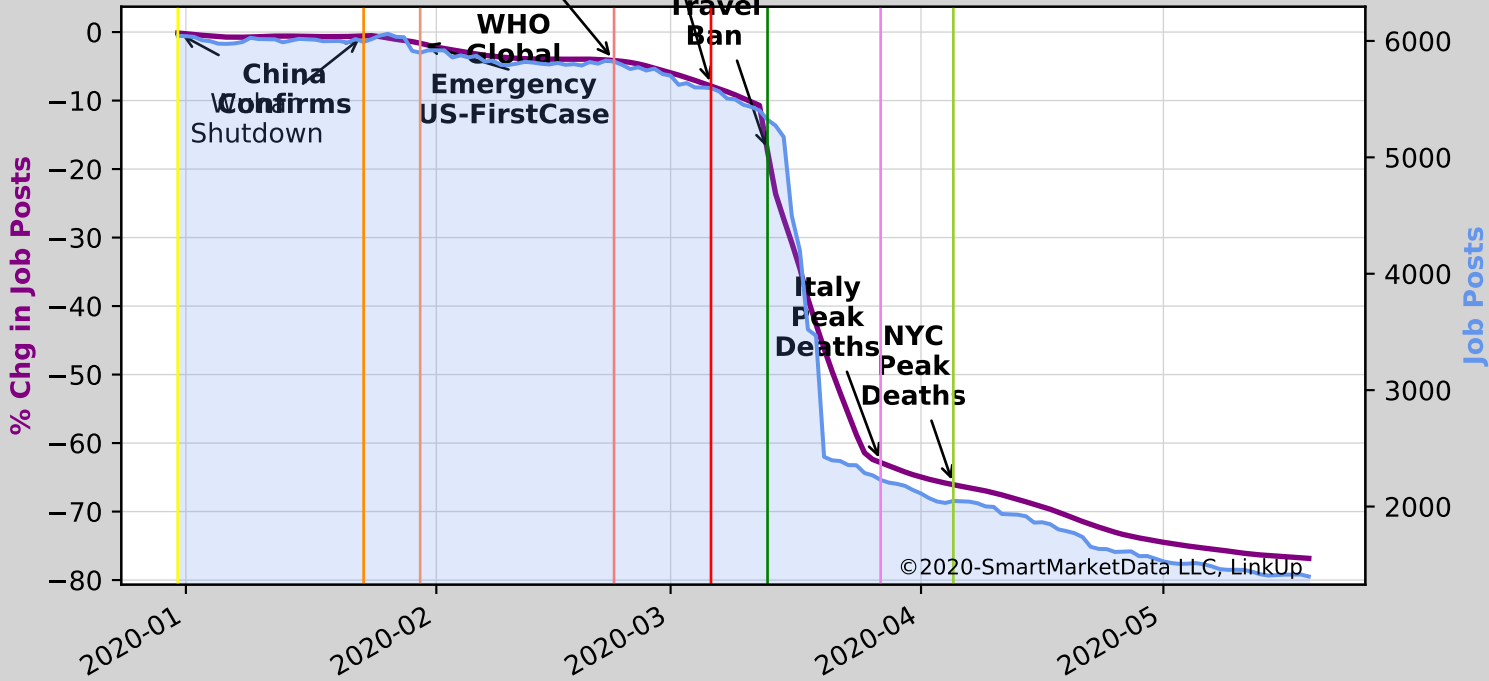

SKorea Breakout
Italy Shutdown
Travel Ban
Italy Peak Deaths
NYC Peak Deaths

Wuhan Shutdown
China Confirms
WHO Global Emergency US-First Case

Motion Picture and Sound Recording Industries

Start Jobs=6044 Current Jobs=1399