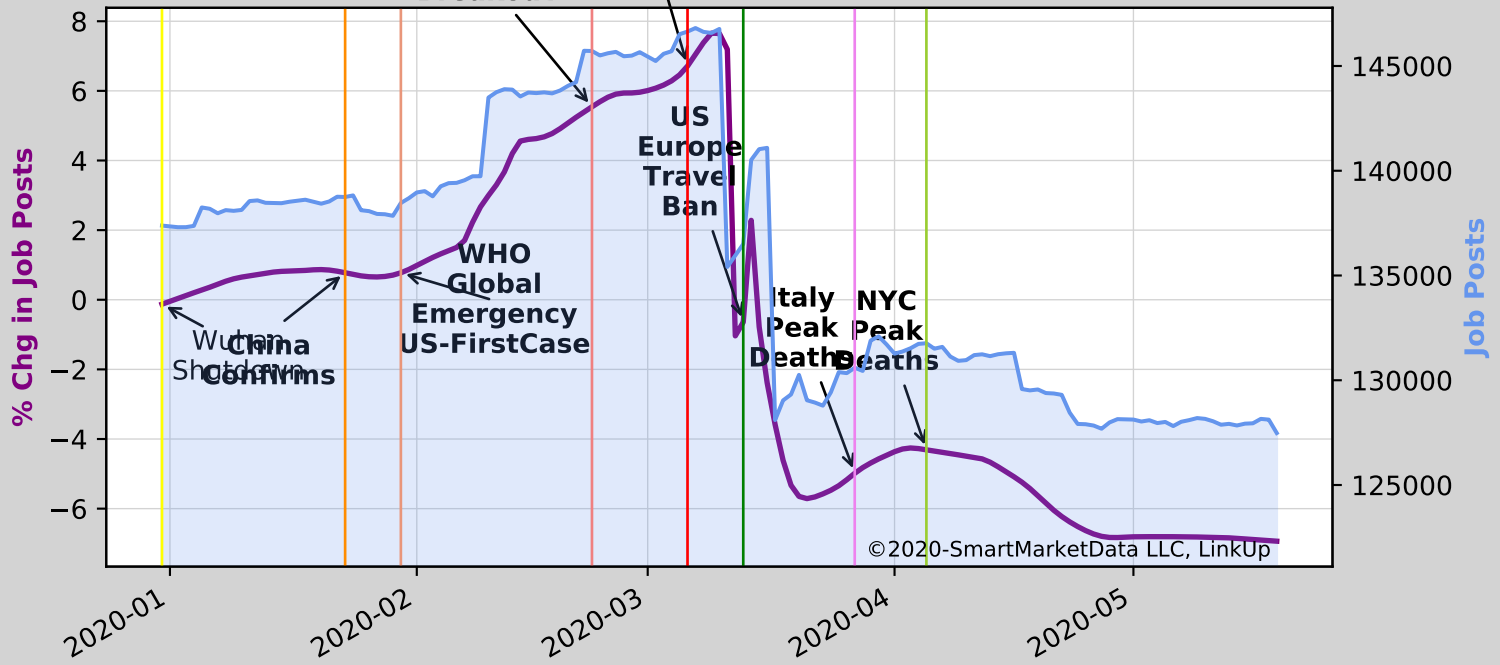

S447|Gasoline Stations

Start Jobs=12565|Current Jobs=9565

S451 | Sporting Goods, Hobby, Musical Instrument, and Book Stores
Start Jobs=17367 | Current Jobs=14760

Italy Shutdown
 S452 | General Merchandise Stores
 Start Jobs = 137383 | Current Jobs = 127480

S453|Miscellaneous Store Retailers

Start Jobs=59693|Current Jobs=51804

Date	% Chg in Job Posts	Job Posts	Key Event
2020-01-23	-1.5	~38500	Wuhan Shutdown Confirms
2020-02-11	1.0	~40000	WHO Global Emergency US-First Case
2020-02-23	3.5	~41500	S Korea Breakout
2020-03-09	6.0	~43500	Italy Shutdown
2020-03-16	8.0	~44000	US Travel Ban
2020-03-23	9.5	~44500	Italy
2020-04-01	7.0	~43500	NYC Peak Deaths
2020-04-15	2.0	~41000	Decline begins
2020-05-01	-5.0	~38500	Continued decline
2020-05-15	-9.5	~36605	Current Jobs