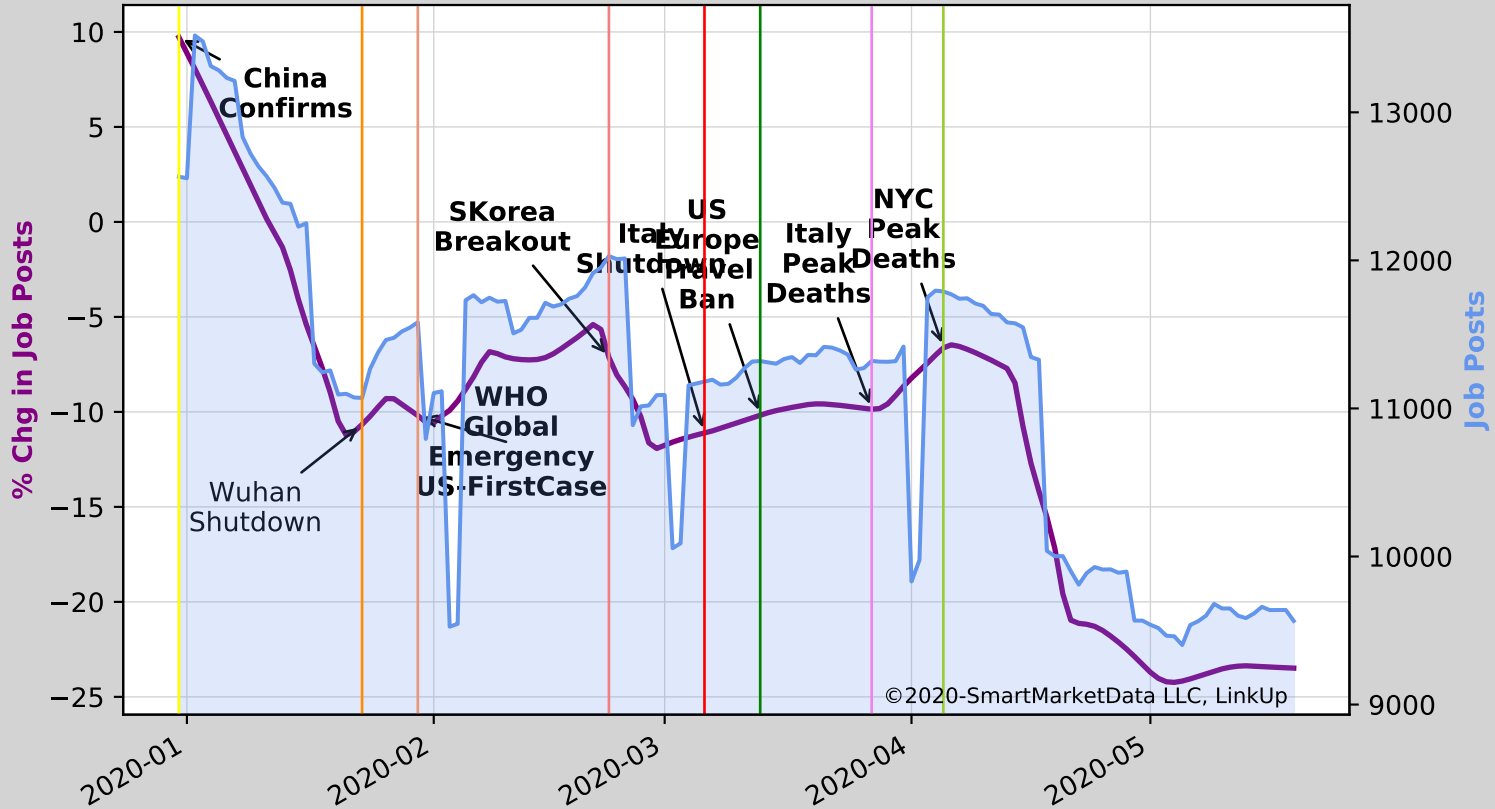

S447|Gasoline Stations

Start Jobs=12565|Current Jobs=9565