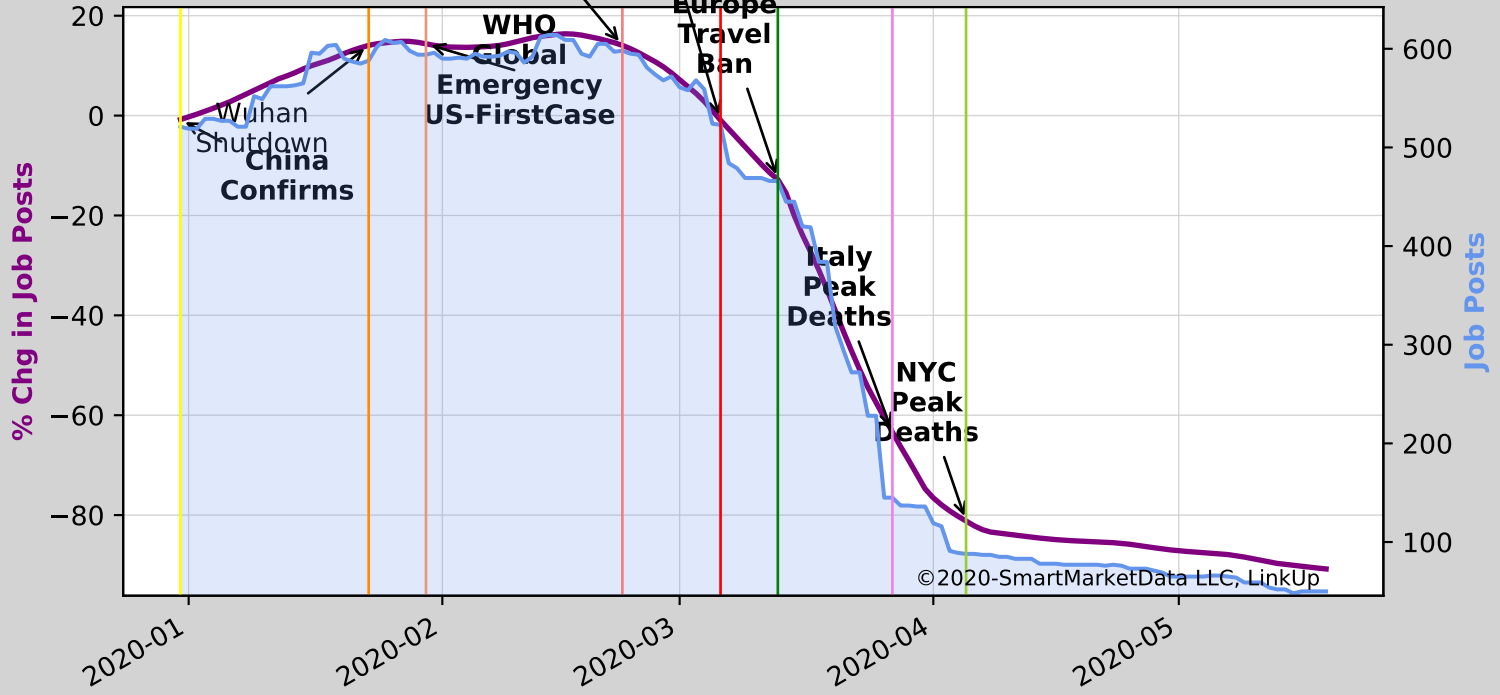

S712 | Museums, Historical Sites, and Similar Institutions

Start Jobs = 521 | Current Jobs = 50