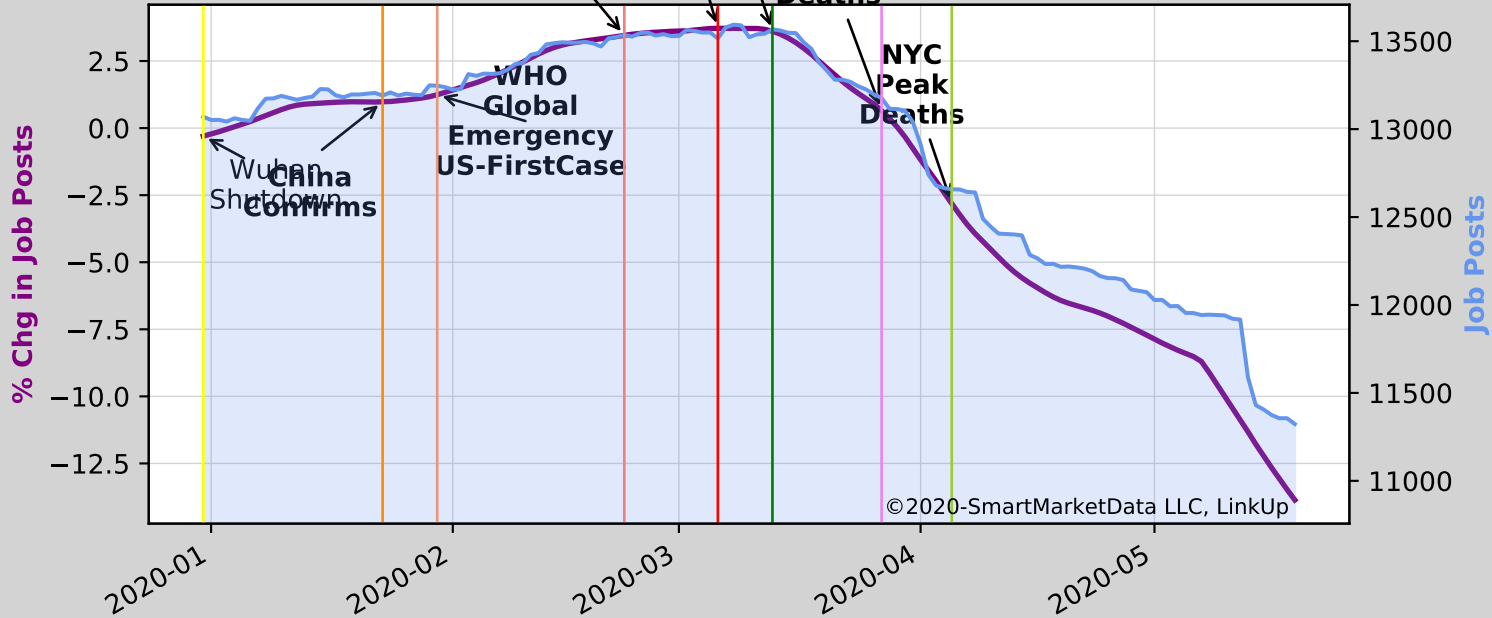

S515 | Broadcasting (except Internet)
Start Jobs=21877 | Current Jobs=5975

S525|Funds, Trusts, and Other Financial Vehicles
Start Jobs=14200 Current Jobs=5272

S551 Management of Companies and Enterprises

Start Jobs=715 Current Jobs=198

S621|Ambulatory Health Care Services

Start Jobs=100367|Current Jobs=37635

US
Europe
Italy
Shut
Travel
Ban
Italy
Deaths
Start Jobs=39278 | Current Jobs=35196

S711|Performing Arts, Spectator Sports, and Related Industries
Start Jobs=13071|Current Jobs=11323

S712 | Museums, Historical Sites, and Similar Institutions

Start Jobs = 521 | Current Jobs = 50

**Italy US
Europe
Travel Ban**
SKorea Shutdown
S722|Food Services and Drinking Places
Breakout
Start Jobs=229494
Current Jobs=183475