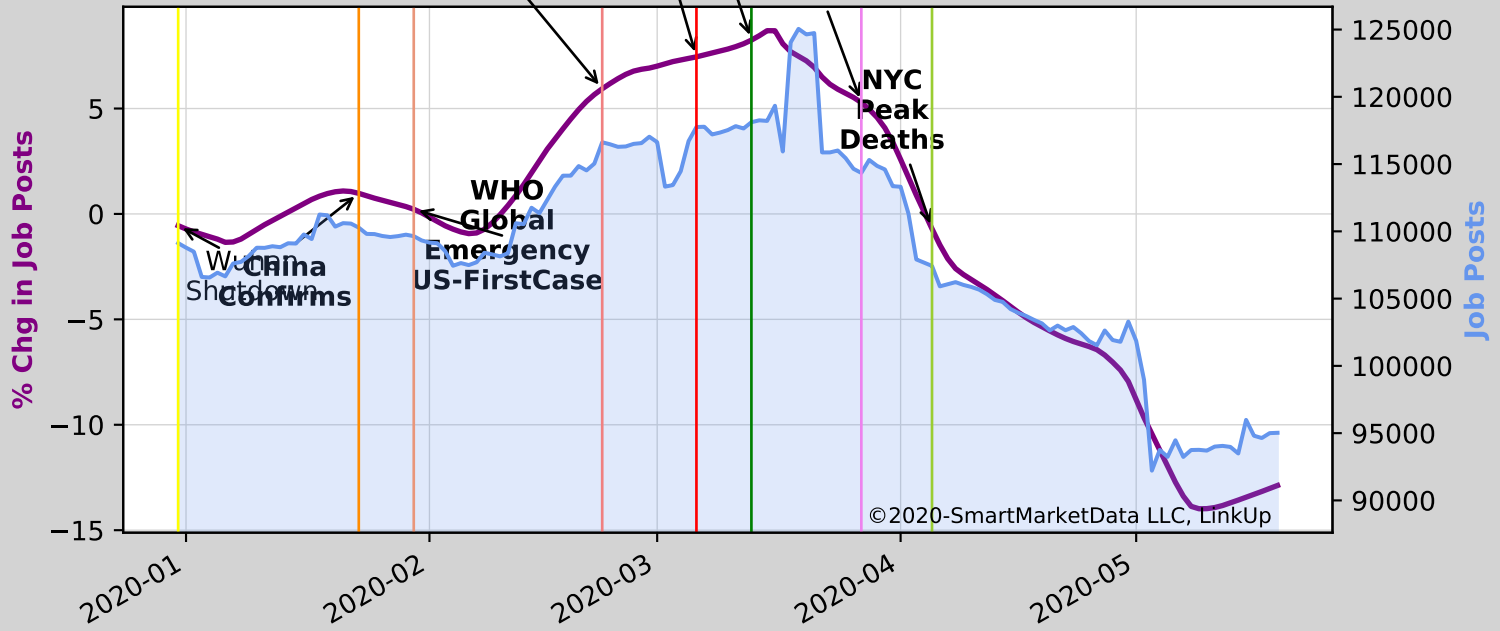

US Food and Beverage Stores
Start Jobs = 109124 | Current Jobs = 95025