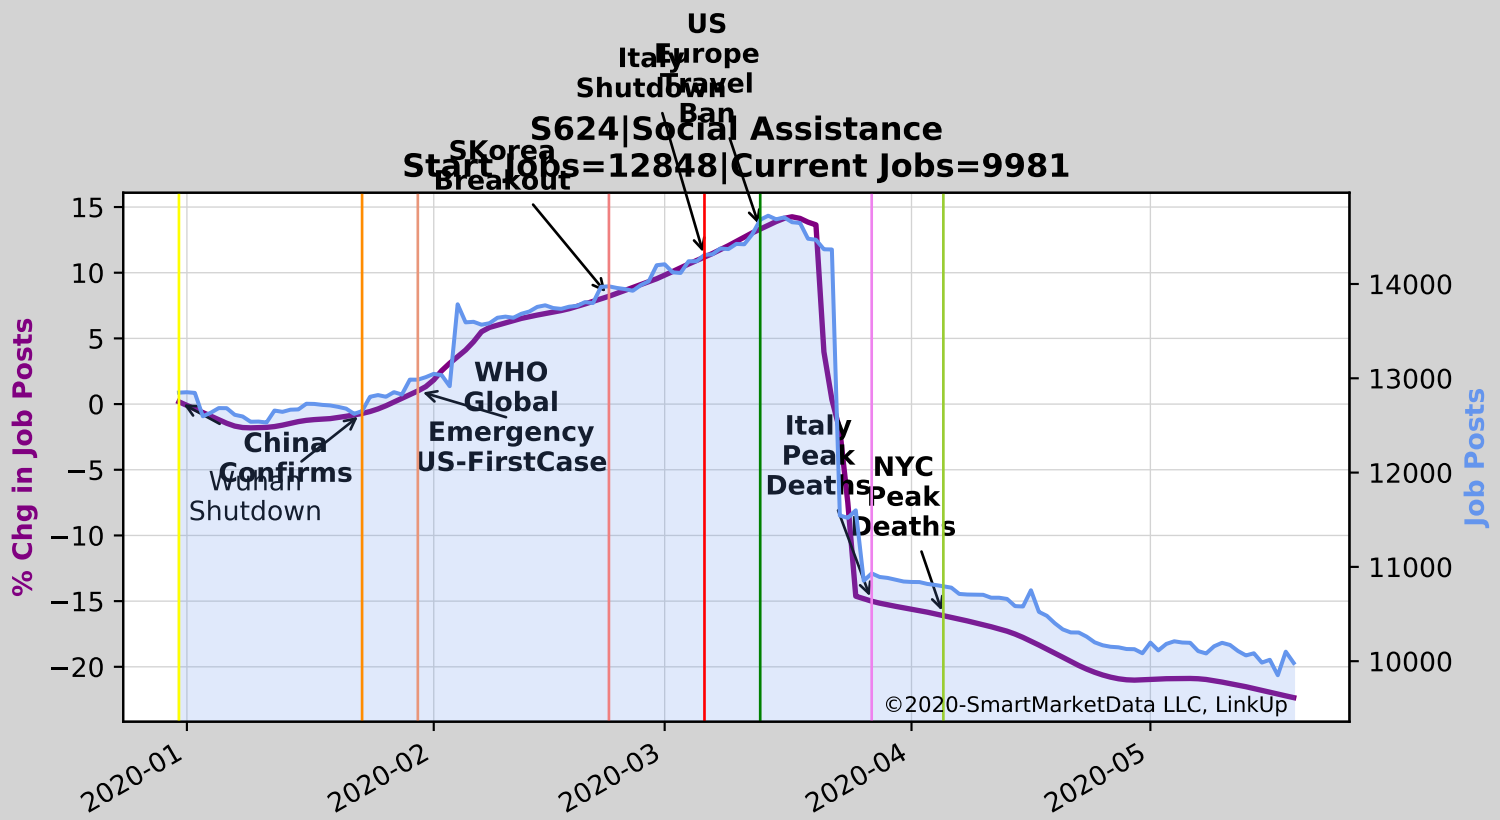

Start Jobs=715 Current Jobs=198

S621|Ambulatory Health Care Services

Start Jobs=100367|Current Jobs=37635

US
Europe
Italy
Shut
Travel
Ban
Italy
Deaths
Start Jobs=39278 | Current Jobs=35196

S711|Performing Arts, Spectator Sports, and Related Industries
Start Jobs=13071|Current Jobs=11323

S712 | Museums, Historical Sites, and Similar Institutions

Start Jobs = 521 | Current Jobs = 50

**Italy US
Europe
Travel Ban**
SKorea Shutdown
S722|Food Services and Drinking Places
Breakout
Start Jobs=229494
Current Jobs=183475