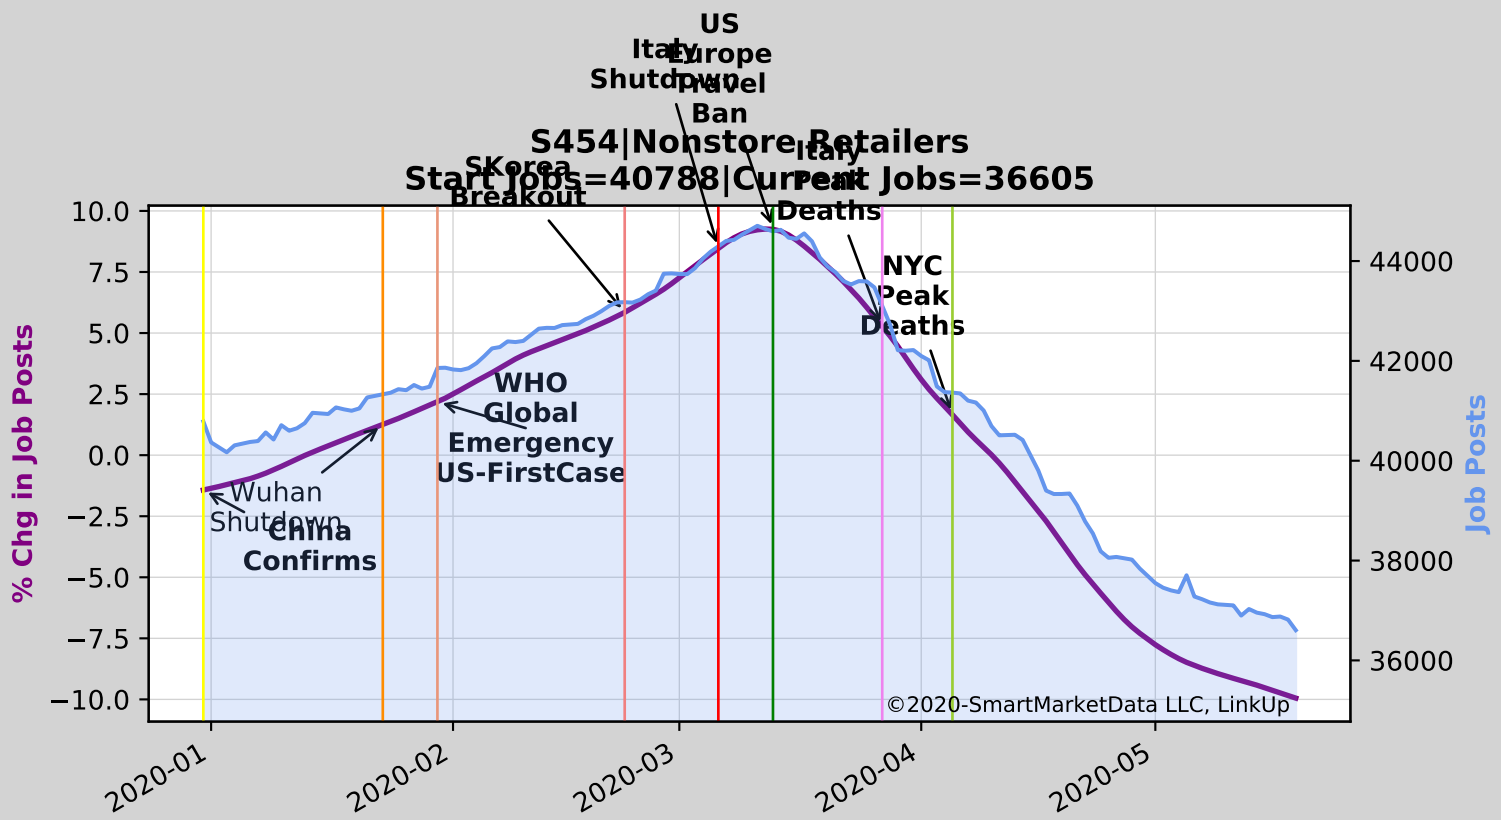

S447|Gasoline Stations

Start Jobs=12565|Current Jobs=9565

S451 | Sporting Goods, Hobby, Musical Instrument, and Book Stores
Start Jobs=17367 | Current Jobs=14760

Italy Shutdown
 S452 | General Merchandise Stores
 Start Jobs = 137383 | Current Jobs = 127480

S453|Miscellaneous Store Retailers

Start Jobs=59693|Current Jobs=51804

Date	% Chg in Job Posts	Job Posts	Key Event
2020-01-23	-1.5	~38500	Wuhan Shutdown Confirms
2020-02-11	1.0	~40000	WHO Global Emergency US-First Case
2020-02-23	3.5	~41500	S Korea Breakout
2020-03-09	6.0	~43500	Italy Shutdown
2020-03-16	8.0	~44000	US Travel Ban
2020-03-23	9.5	~44500	Italy
2020-04-01	7.0	~43500	NYC Peak Deaths
2020-04-15	2.0	~41000	Decline begins
2020-05-01	-5.0	~38500	Continued decline
2020-05-15	-9.5	~36605	Current Jobs