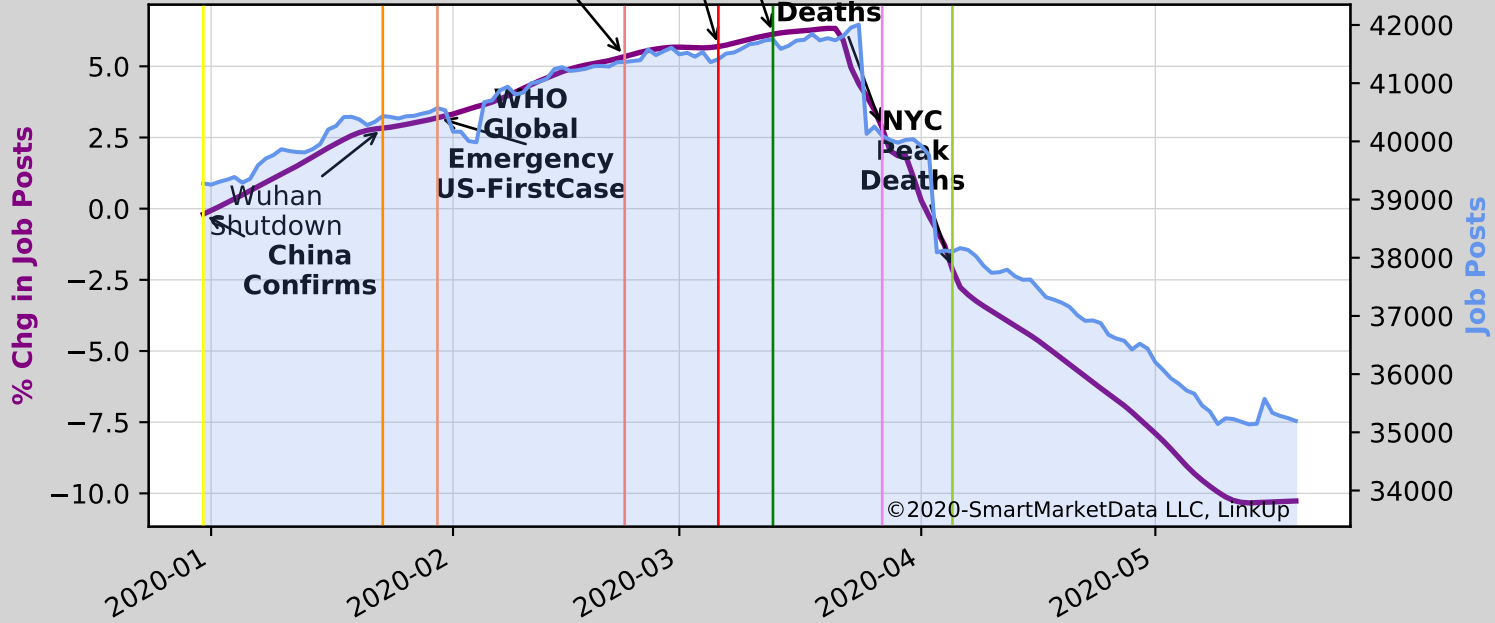

Start Jobs=715 Current Jobs=198

S621|Ambulatory Health Care Services

Start Jobs=100367|Current Jobs=37635

US
Europe
Italy
Shut
Travel
Ban
Italy
Deaths
Start Jobs=39278 | Current Jobs=35196

S711|Performing Arts, Spectator Sports, and Related Industries
Start Jobs=13071|Current Jobs=11323

S712 | Museums, Historical Sites, and Similar Institutions

Start Jobs = 521 | Current Jobs = 50

**Italy US
Europe
Travel Ban**
SKorea Shutdown
S722|Food Services and Drinking Places
Breakout
Start Jobs=229494
Current Jobs=183475