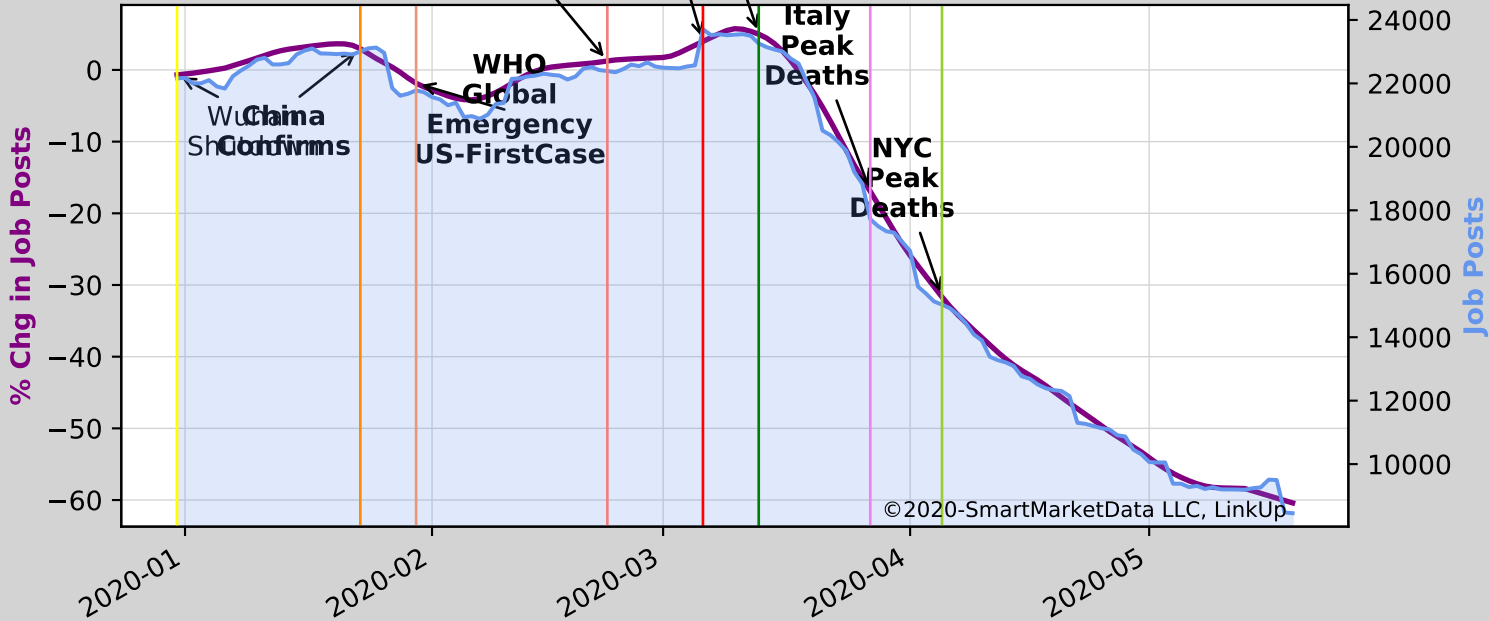

S333|Machinery Manufacturing

Start Jobs=4842|Current Jobs=12867

©2020-SmartMarketData LLC, LinkUp

Furniture and Related Product Manufacturing
Start Jobs=3437 Current Jobs=798

Italy
US
Europe
Shut
Travel
Ban
SKorea
March
Wholesalers, Durable Goods
Start Jobs=22158 | Current Jobs=8452