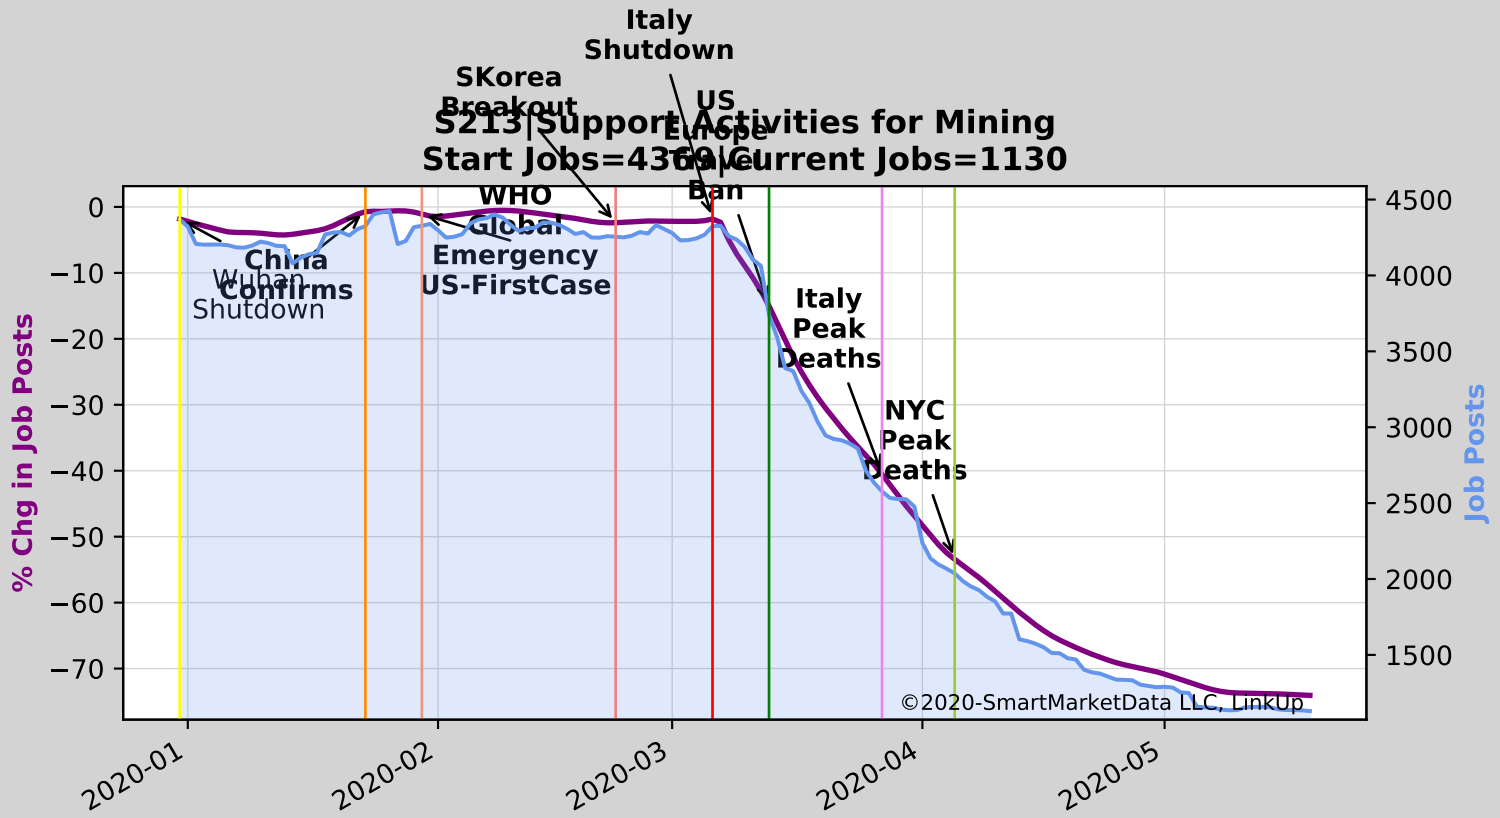

S111|Crop Production

Start Jobs=1132|Current Jobs=1133

S112|Animal Production and Aquaculture

Start Jobs=611|Current Jobs=543

S115 | Support Activities for Agriculture and Forestry
Start Jobs=1220 | Current Peak Jobs=1055