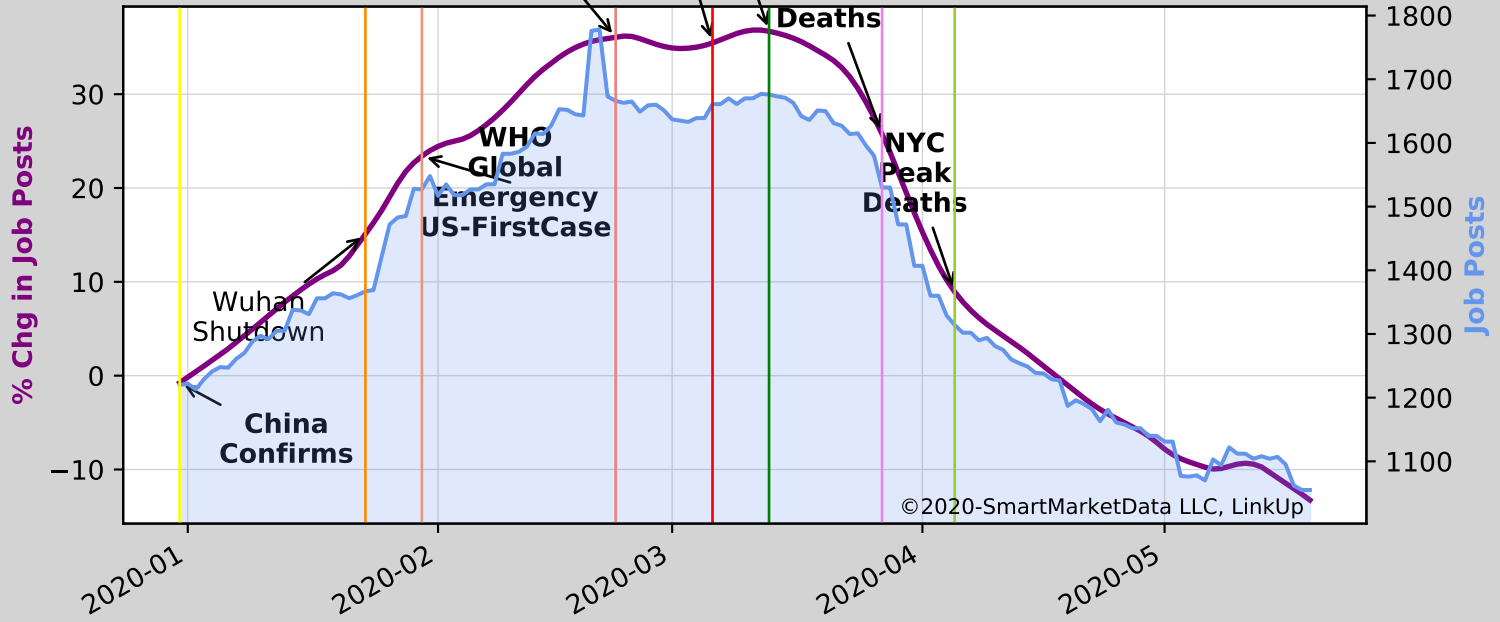

S111|Crop Production

Start Jobs=1132|Current Jobs=1133

S112|Animal Production and Aquaculture

Start Jobs=611|Current Jobs=543

S115 | Support Activities for Agriculture and Forestry
Start Jobs=1220 | Current Peak Jobs=1055