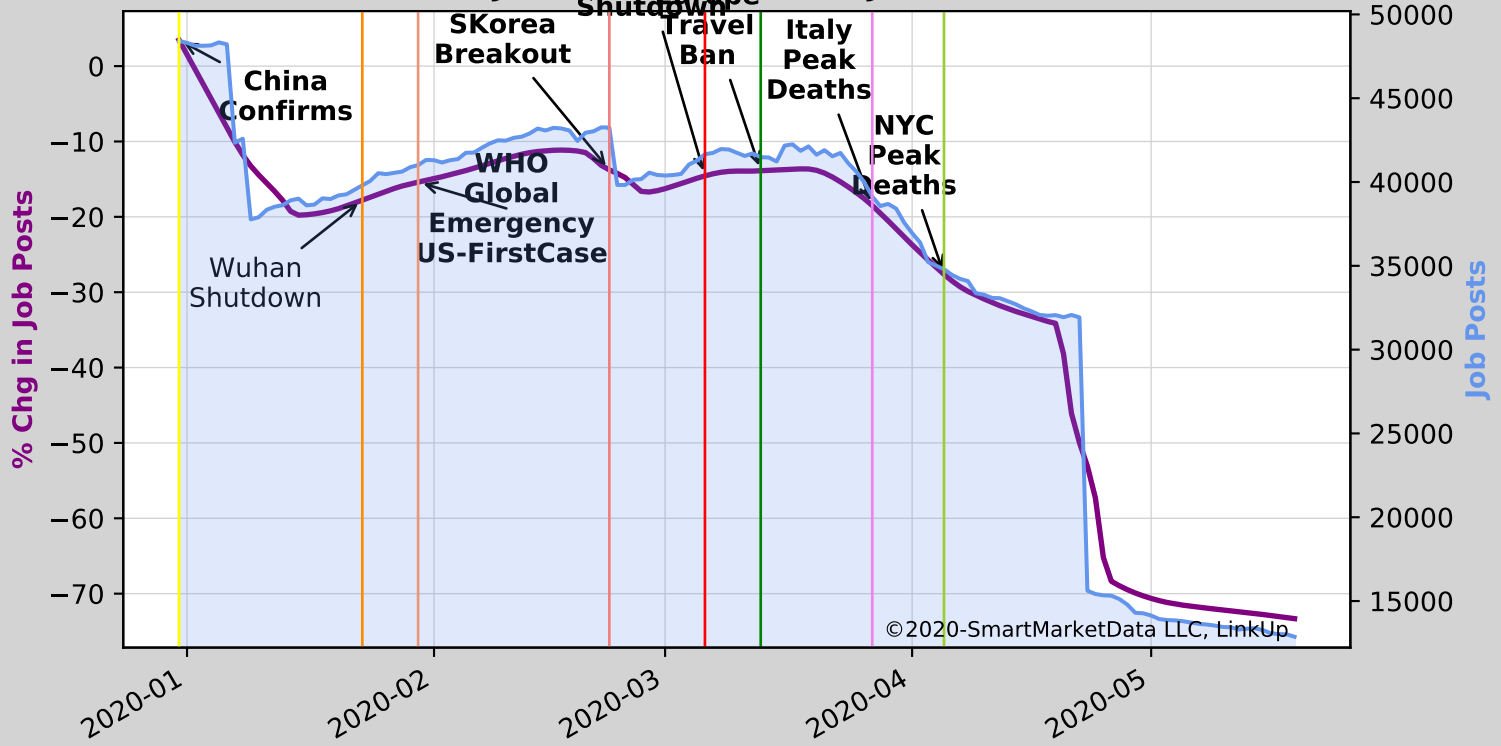

S333|Machinery Manufacturing

Start Jobs=4842|Current Jobs=12867

©2020-SmartMarketData LLC, LinkUp