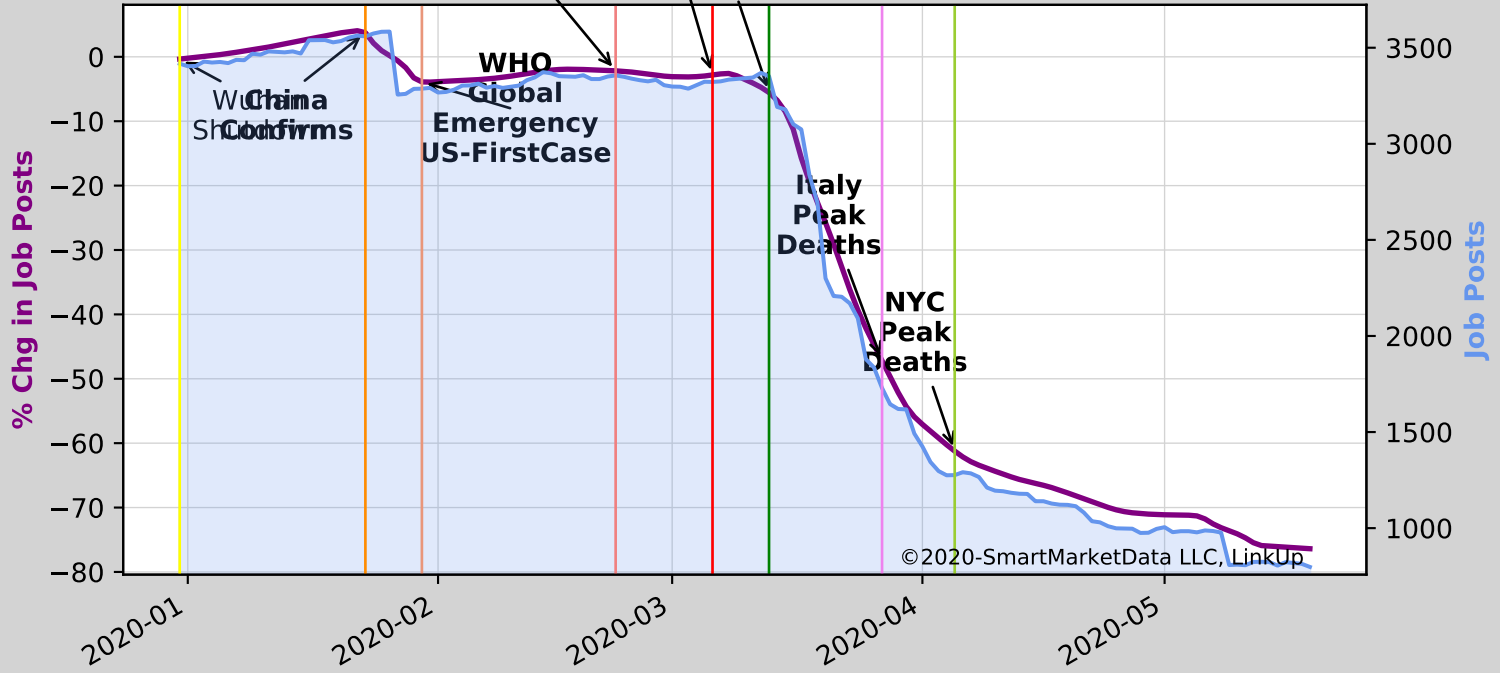

Furniture and Related Product Manufacturing
Start Jobs=3437 Current Jobs=798