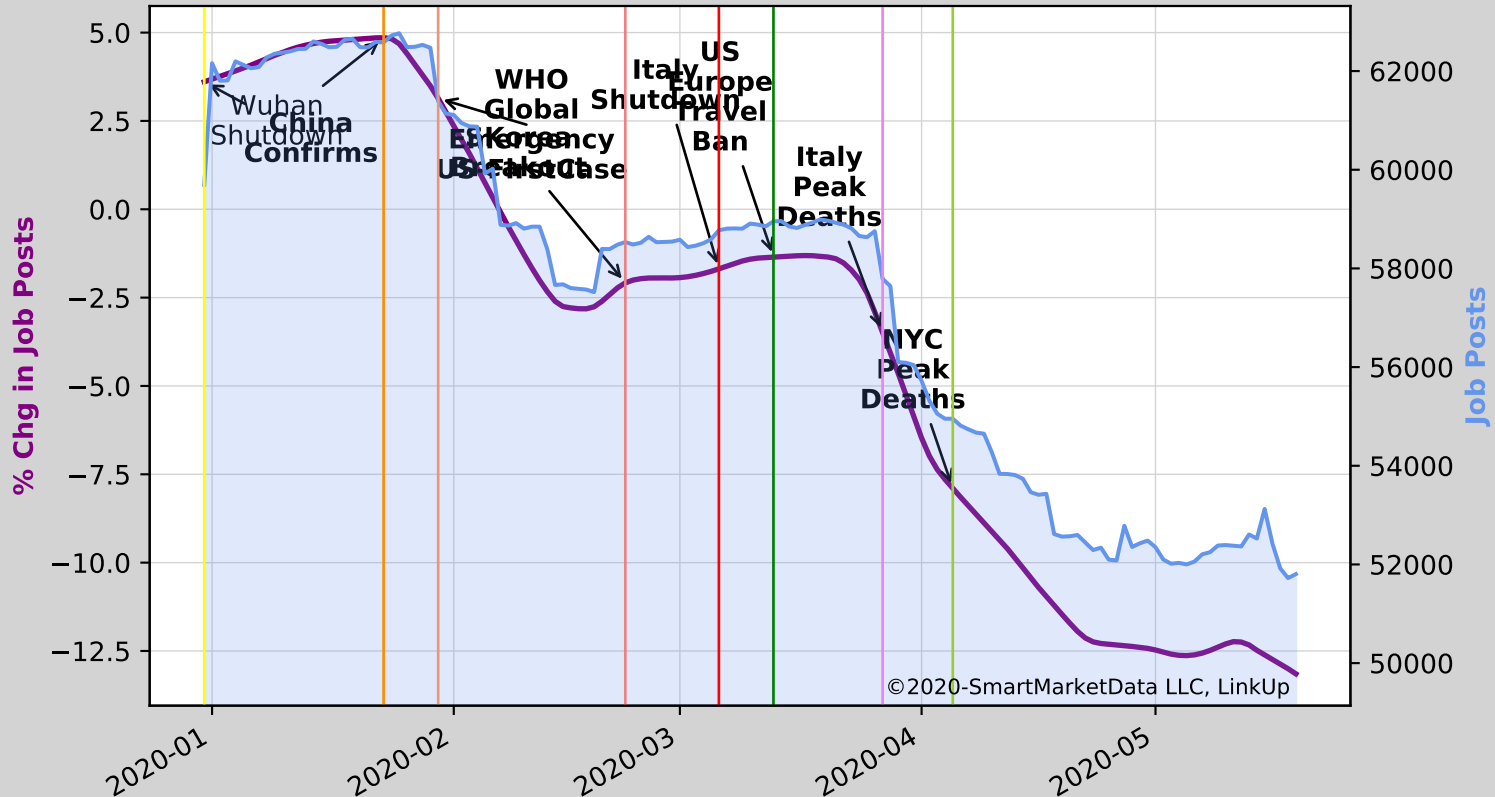

S447|Gasoline Stations

Start Jobs=12565|Current Jobs=9565

S451 | Sporting Goods, Hobby, Musical Instrument, and Book Stores
Start Jobs=17367 | Current Jobs=14760

Italy Shutdown
 S452 | General Merchandise Stores
 Start Jobs = 137383 | Current Jobs = 127480

S453|Miscellaneous Store Retailers

Start Jobs=59693|Current Jobs=51804

Date	% Chg in Job Posts	Job Posts	Key Event
2020-01-23	-1.5	~38500	Wuhan Shutdown Confirms
2020-02-11	1.0	~40000	WHO Global Emergency US-First Case
2020-02-23	3.5	~41500	S Korea Breakout
2020-03-09	6.0	~43500	Italy Shutdown
2020-03-16	8.0	~44000	US Travel Ban
2020-03-23	9.5	~44500	Italy
2020-04-01	7.0	~43500	NYC Peak Deaths
2020-04-15	2.0	~41000	Decline begins
2020-05-01	-5.0	~38500	Continued decline
2020-05-15	-9.5	~36605	Current Jobs