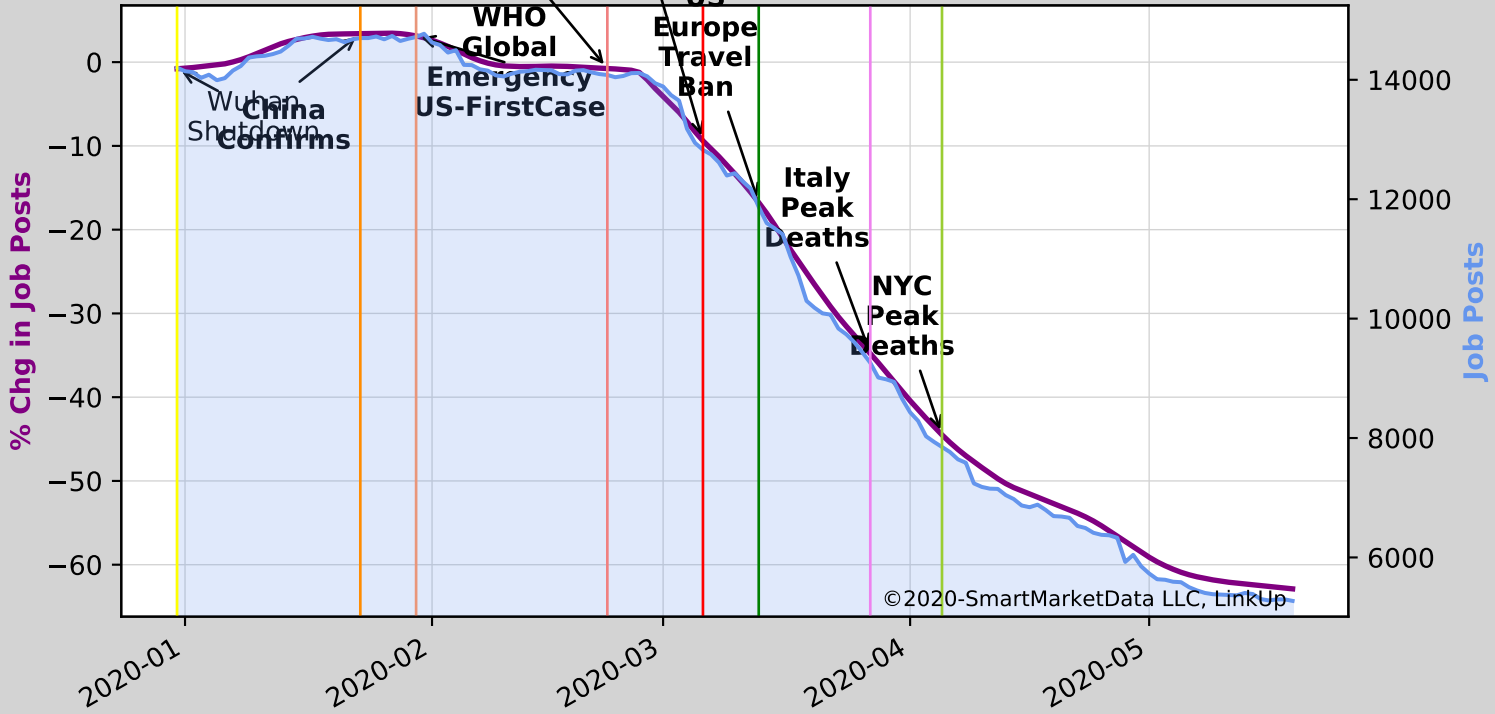

S525|Funds, Trusts, and Other Financial Vehicles
Start Jobs=14200 Current Jobs=5272