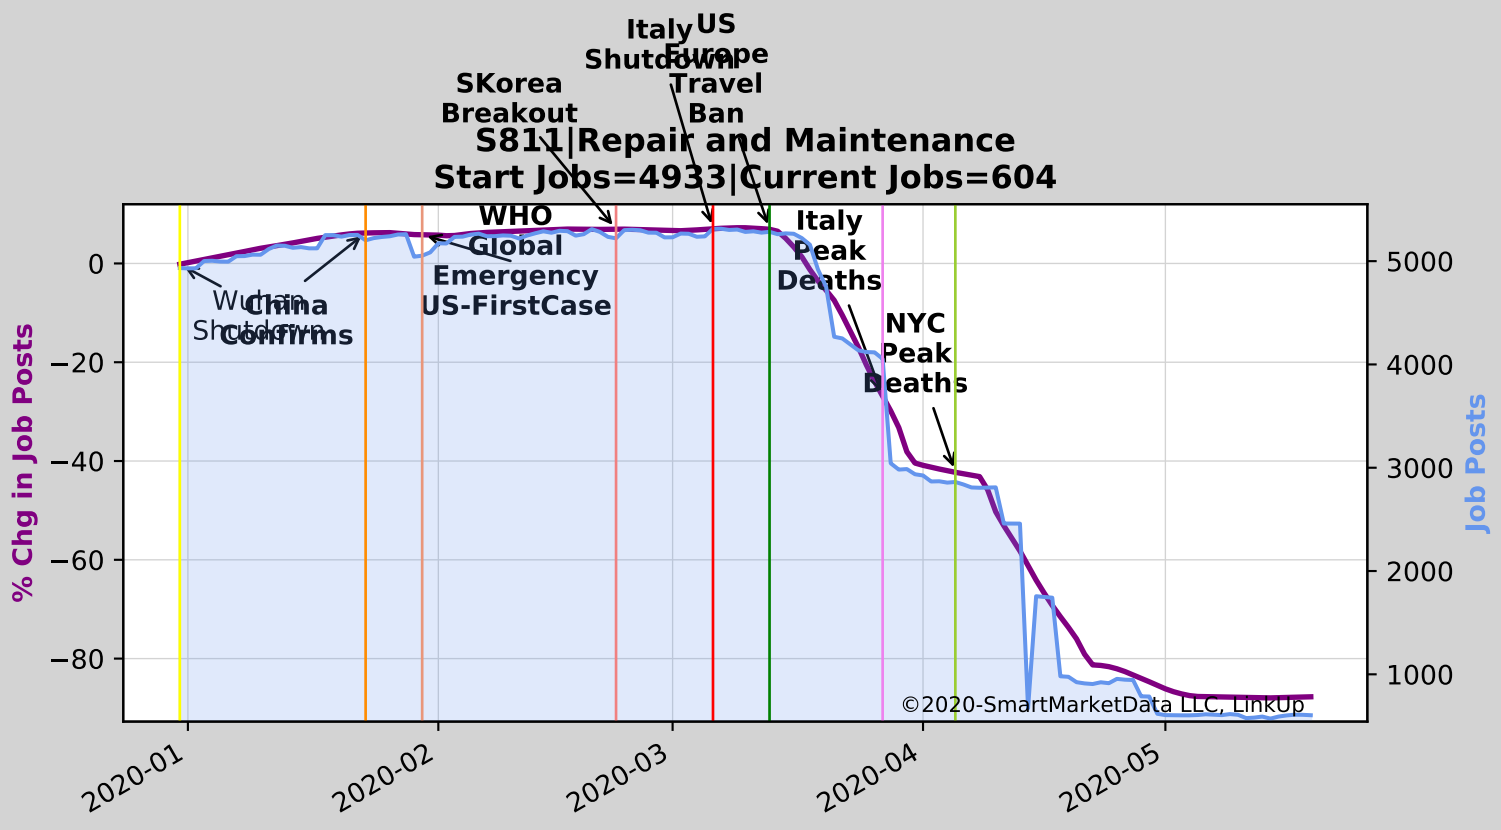

Start Jobs=715 Current Jobs=198

S621|Ambulatory Health Care Services

Start Jobs=100367|Current Jobs=37635

US
Europe
Italy
Shut
Travel
Ban
Italy
Deaths
Start Jobs=39278 | Current Jobs=35196

S711|Performing Arts, Spectator Sports, and Related Industries
Start Jobs=13071|Current Jobs=11323

S712 | Museums, Historical Sites, and Similar Institutions

Start Jobs = 521 | Current Jobs = 50

**Italy US
Europe
Travel Ban**
SKorea Shutdown
S722|Food Services and Drinking Places
Breakout
Start Jobs=229494
Current Jobs=183475