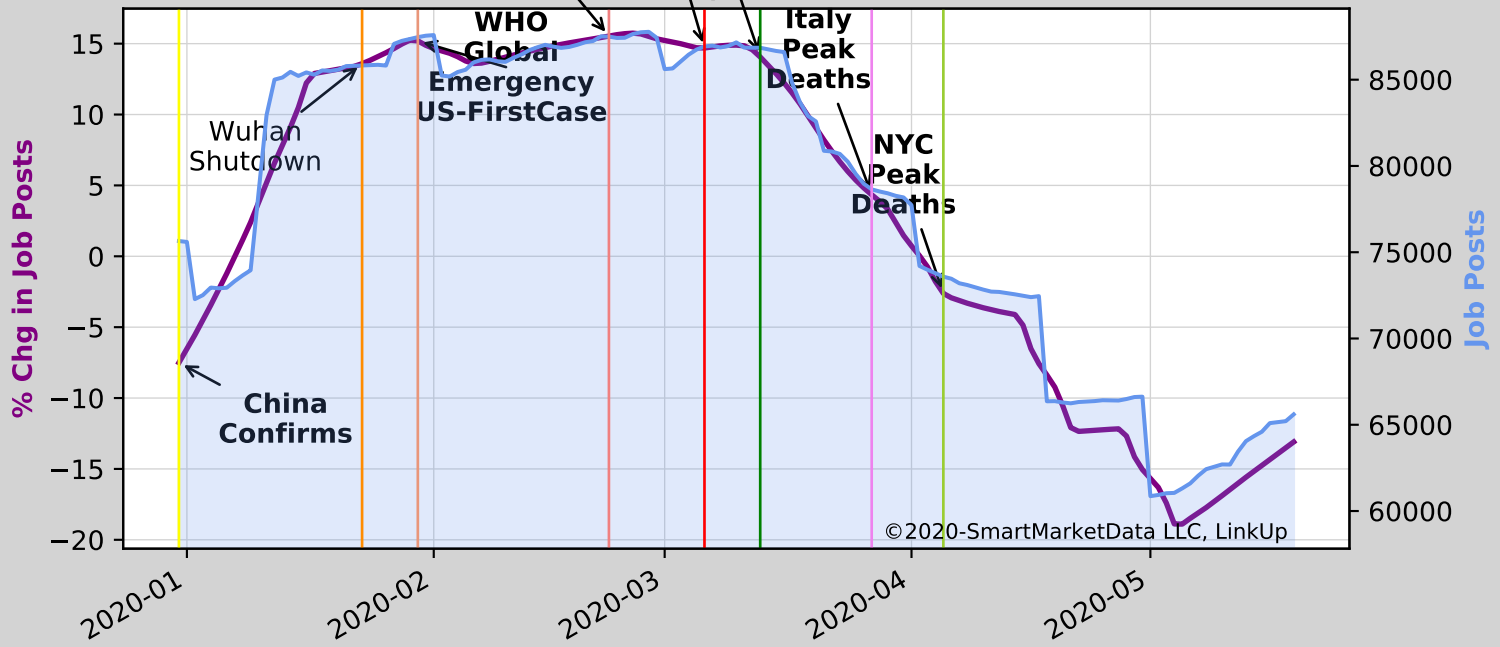

S333|Machinery Manufacturing

Start Jobs=4842|Current Jobs=12867

©2020-SmartMarketData LLC, LinkUp

Furniture and Related Product Manufacturing
Start Jobs=3437 Current Jobs=798

Italy
US
Europe
Shut
Travel
Ban
SKorea
March
Wholesalers, Durable Goods
Start Jobs=22158 | Current Jobs=8452

Italy US
 Korea Shutdown Europe
 Breakout Travel
 S441 Motor Vehicle and Parts Dealers
 Start Jobs=75648 | Current Jobs=65603

S442 Furniture and Home Furnishings Stores

Start Jobs = 10514 Current Jobs = 2986