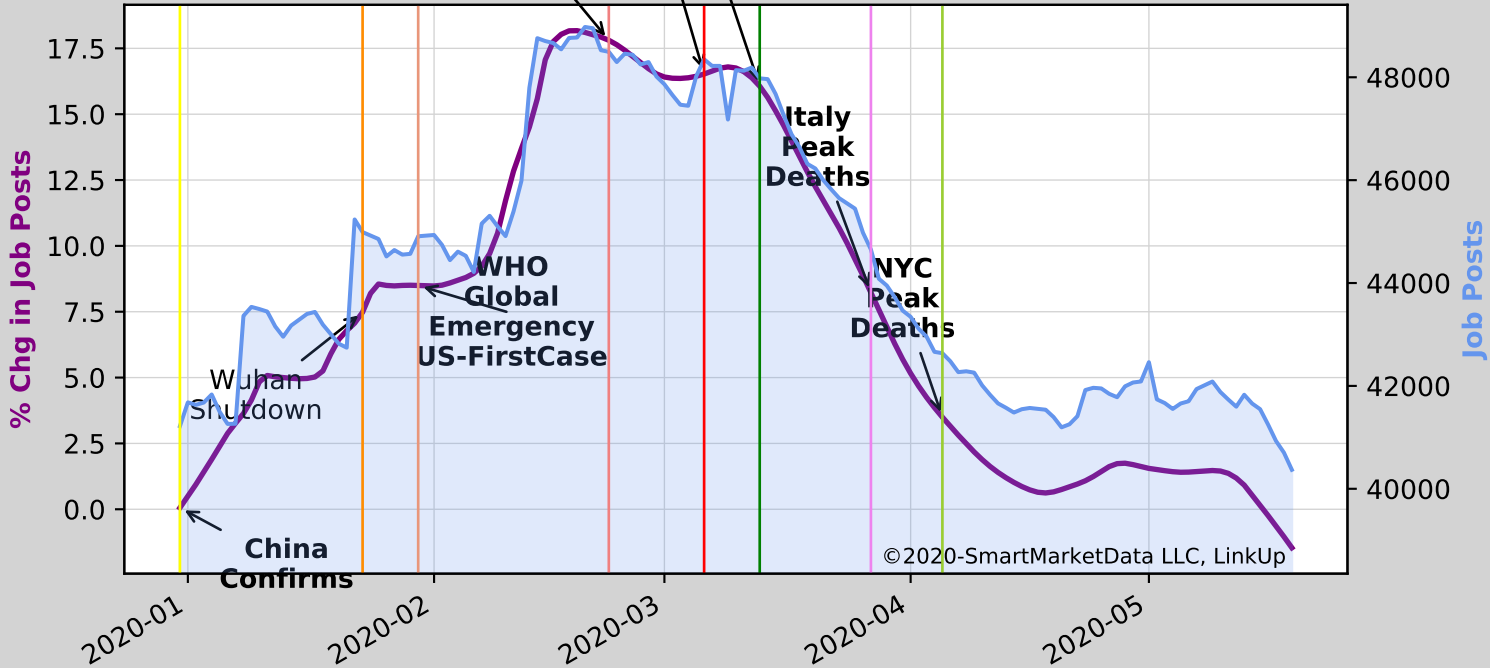

S444 | Building Material and Garden Equipment and Supplies Dealers
Start Jobs=41217 | Current Jobs=40369