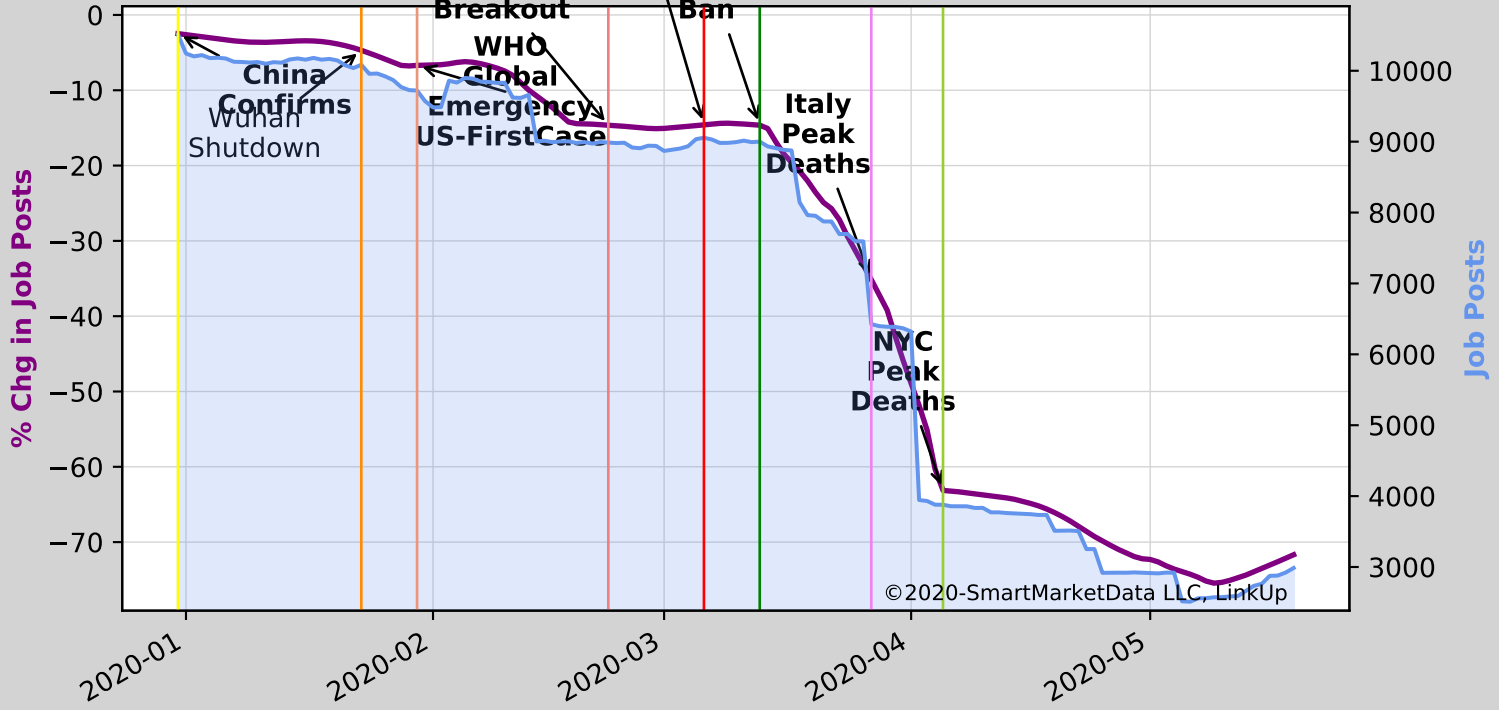

S442 Furniture and Home Furnishings Stores

Start Jobs = 10514 Current Jobs = 2986