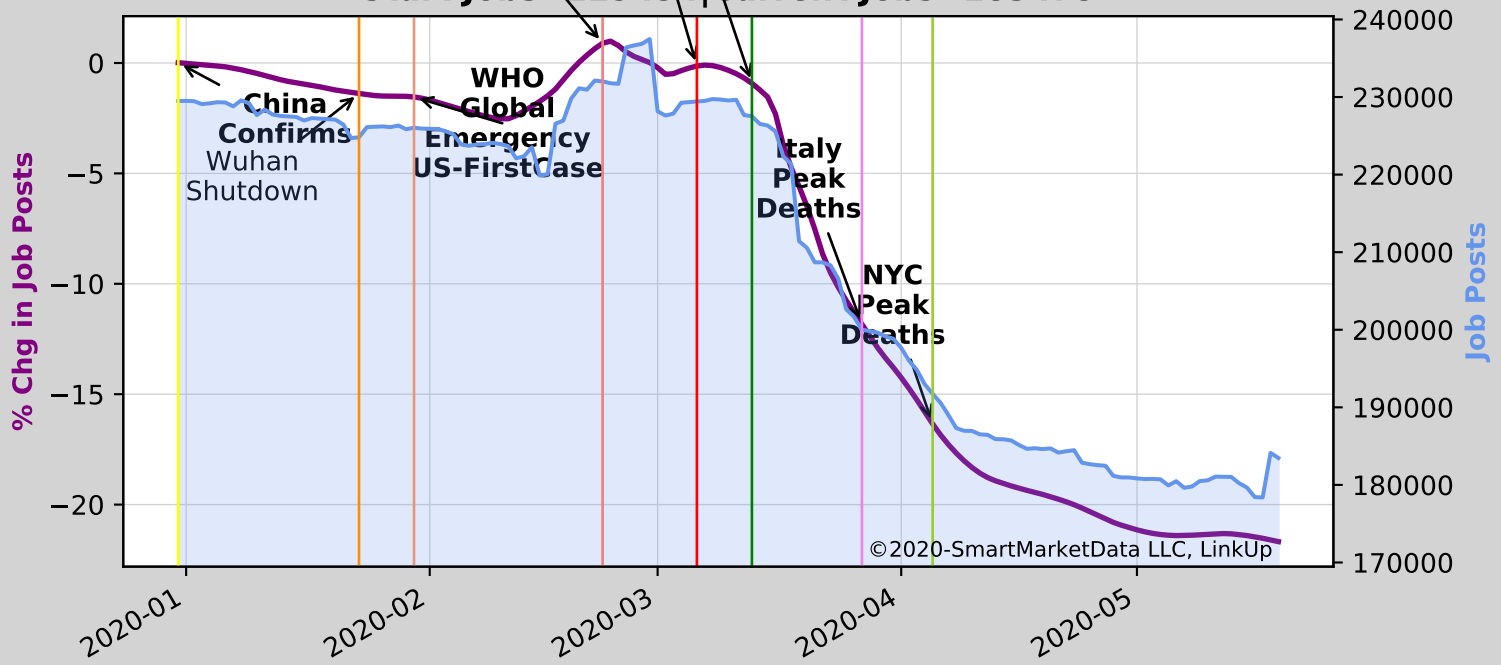

**Italy US
Europe
Travel Ban**
SKorea Shutdown
S722|Food Services and Drinking Places
Breakout
Start Jobs=229494
Current Jobs=183475