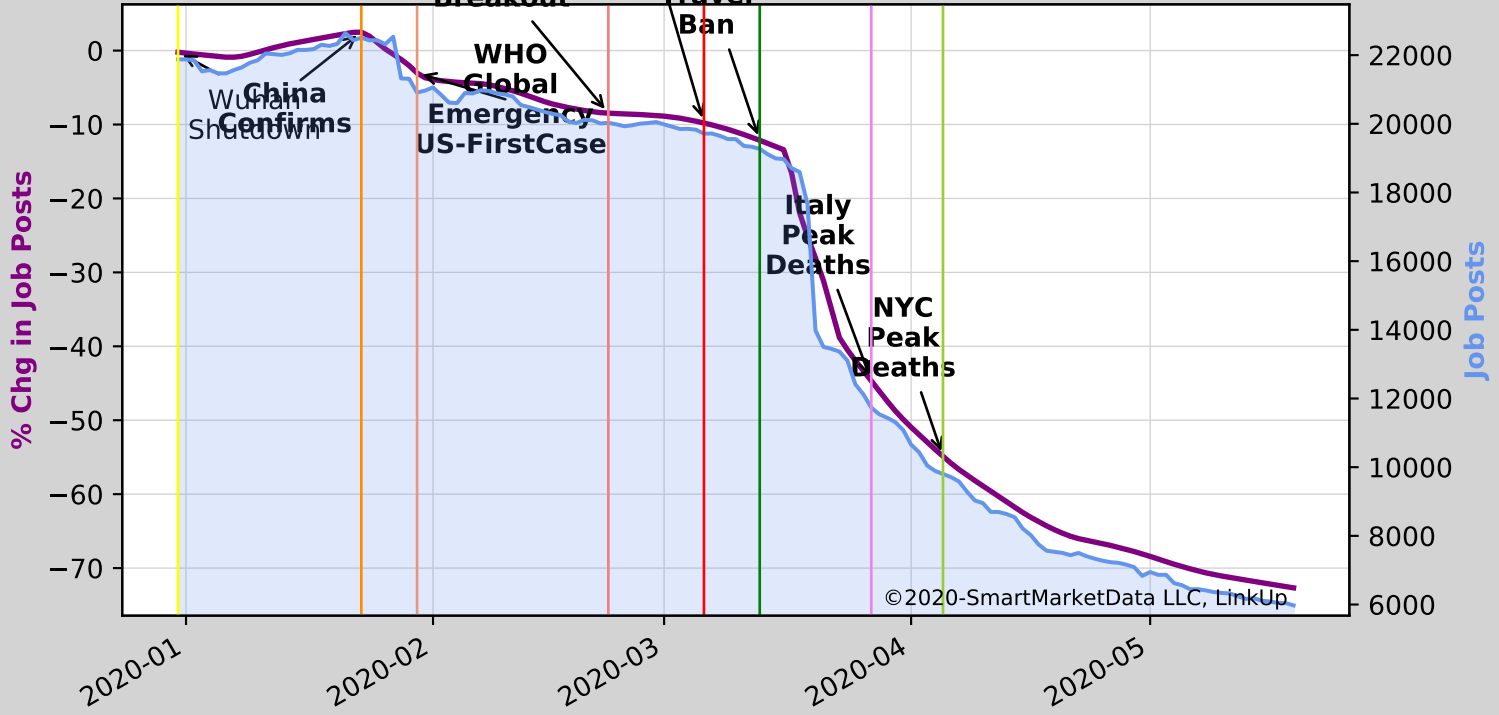

S515 | Broadcasting (except Internet)
Start Jobs=21877 | Current Jobs=5975