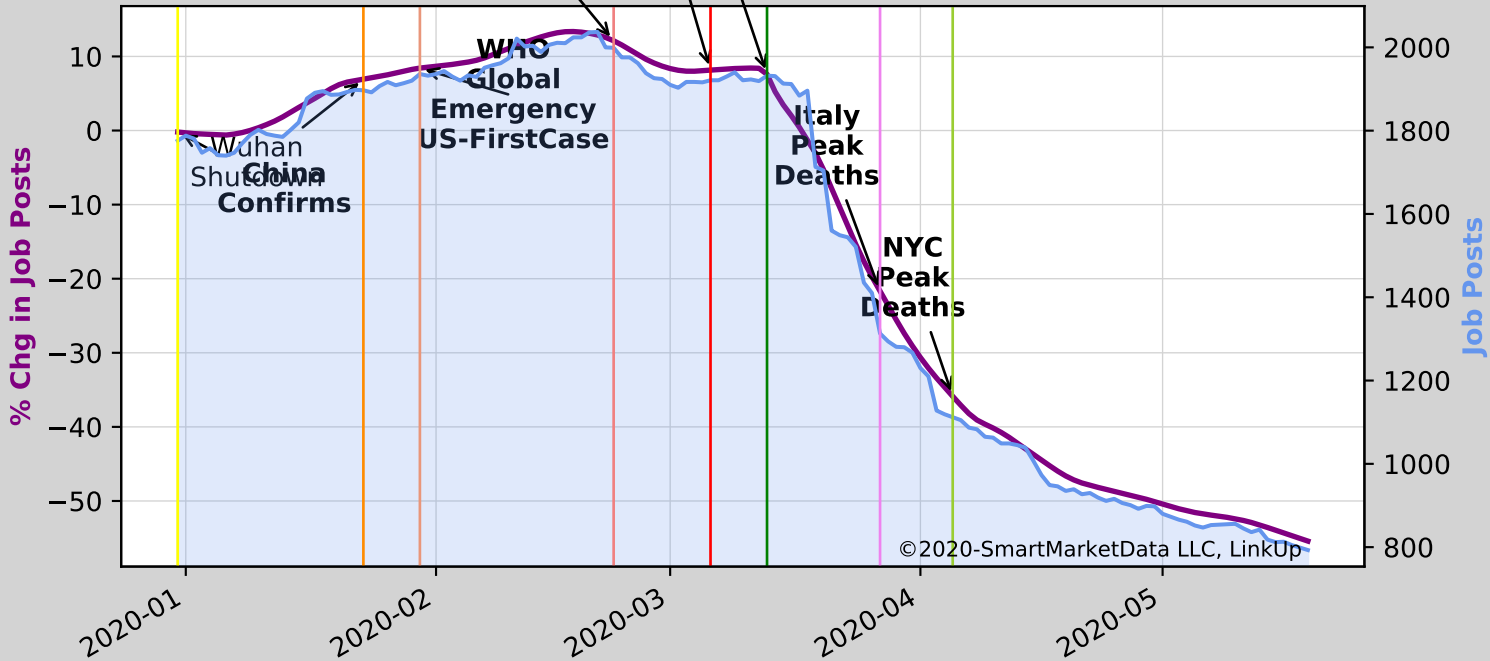

**Italy US
Europe
SKorea Shutdown
Breakout
S323|Printing and Related Support Activities
Start Jobs=1776|Current Jobs=793**