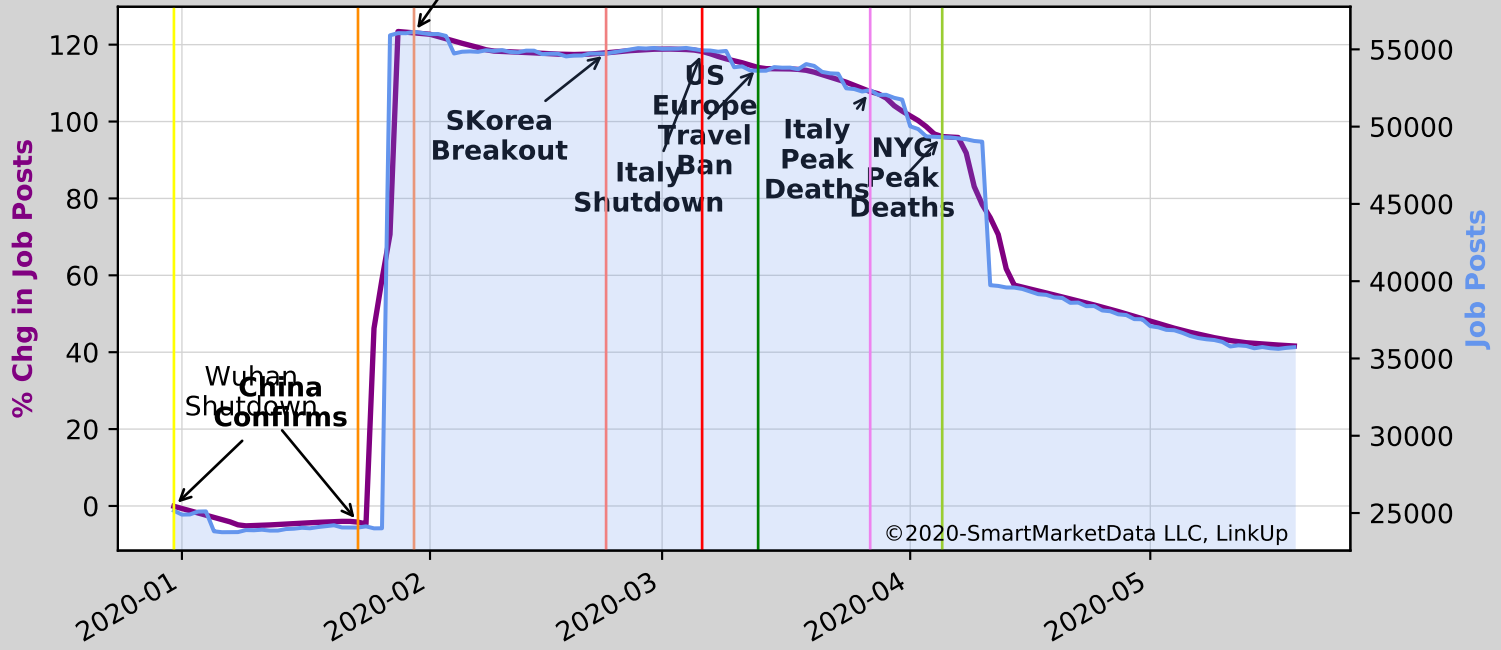

**WHO
Global
Emergency
446 | Health and Personal Care Stores
Start Jobs=25149 | Current Jobs=35729**