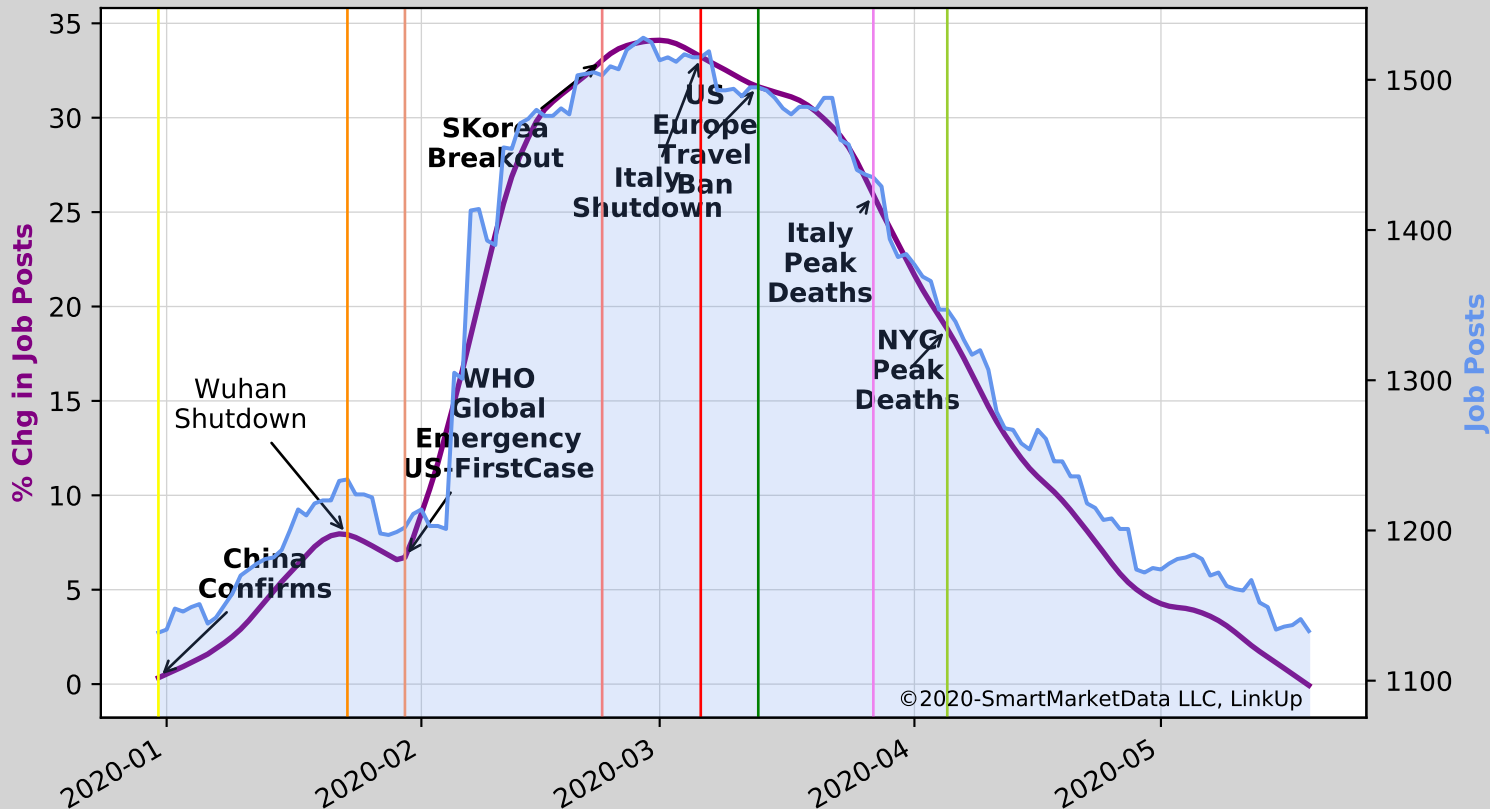

S111|Crop Production

Start Jobs=1132|Current Jobs=1133

S112|Animal Production and Aquaculture

Start Jobs=611|Current Jobs=543

S115 | Support Activities for Agriculture and Forestry
Start Jobs=1220 | Current Peak Jobs=1055