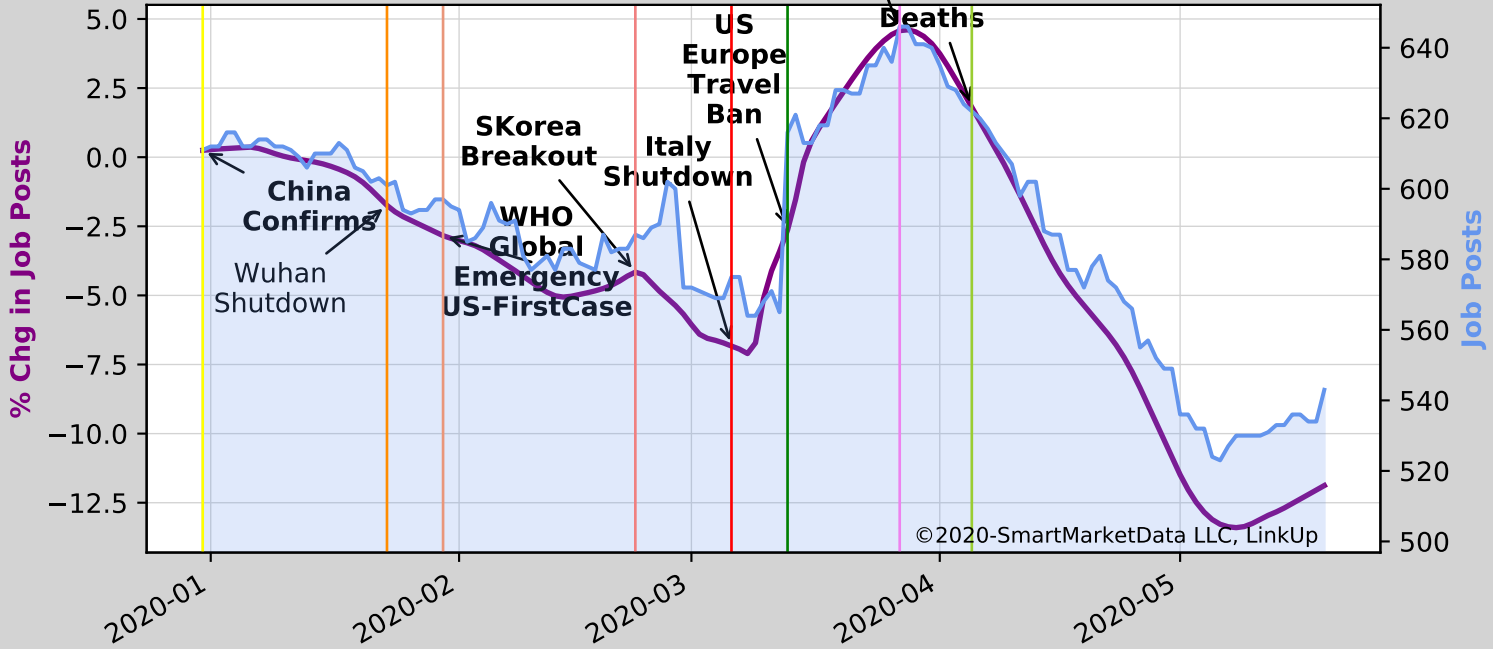

S111|Crop Production

Start Jobs=1132|Current Jobs=1133

S112|Animal Production and Aquaculture

Start Jobs=611|Current Jobs=543

S115 | Support Activities for Agriculture and Forestry
Start Jobs=1220 | Current Peak Jobs=1055