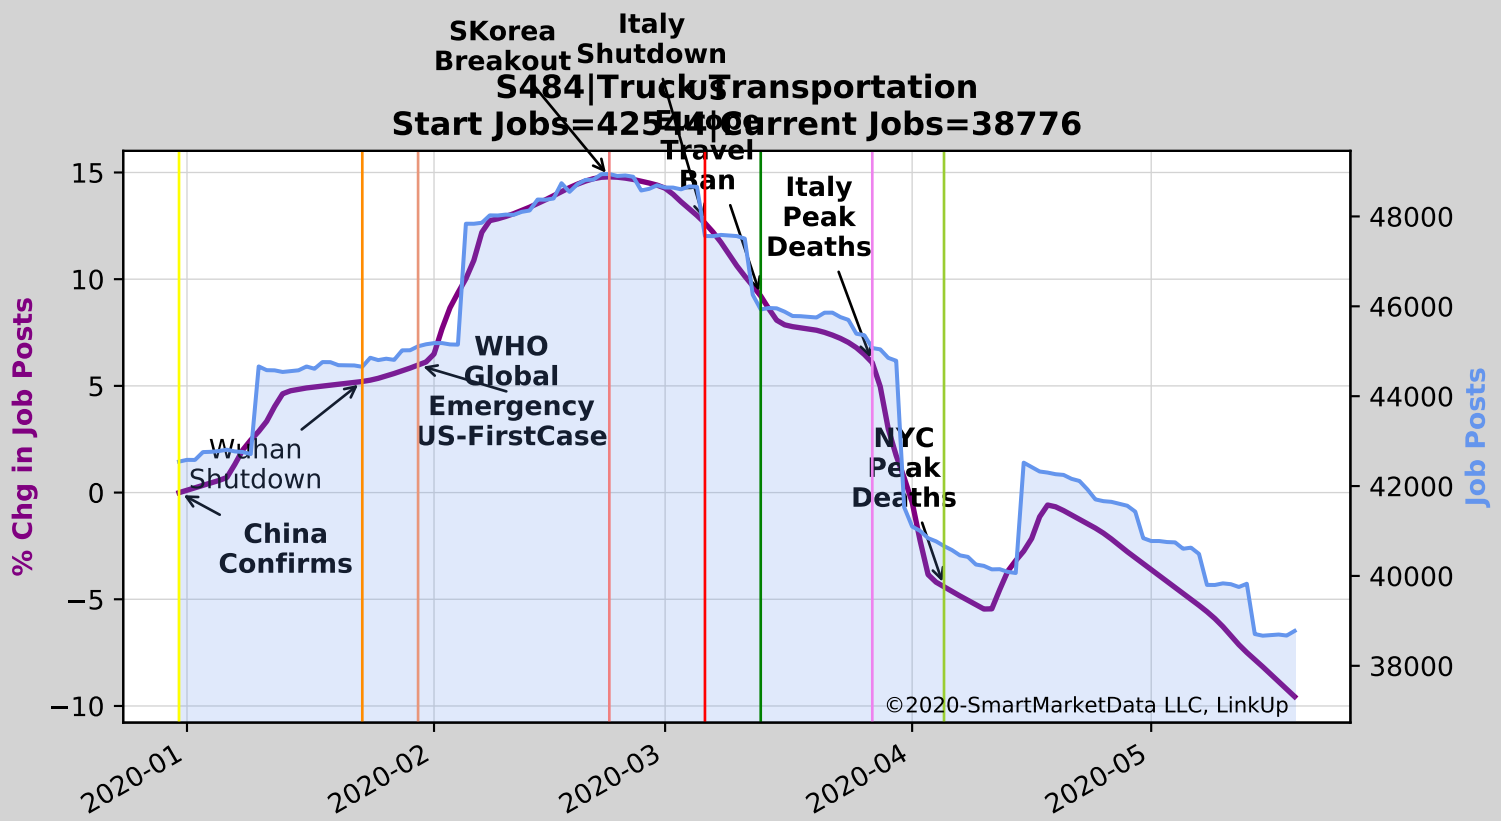

S447|Gasoline Stations

Start Jobs=12565|Current Jobs=9565

S451 | Sporting Goods, Hobby, Musical Instrument, and Book Stores
Start Jobs=17367 | Current Jobs=14760

Italy Shutdown
 S452 | General Merchandise Stores
 Start Jobs = 137383 | Current Jobs = 127480

S453|Miscellaneous Store Retailers

Start Jobs=59693|Current Jobs=51804

Date	% Chg in Job Posts	Job Posts	Key Event
2020-01-23	-1.5	~38500	Wuhan Shutdown Confirms
2020-02-11	1.0	~40000	WHO Global Emergency US-First Case
2020-02-23	3.5	~41500	S Korea Breakout
2020-03-09	6.0	~43500	Italy Shutdown
2020-03-16	8.0	~44000	US Travel Ban
2020-03-23	9.5	~44500	Italy
2020-04-01	7.0	~43500	NYC Peak Deaths
2020-04-15	2.0	~41000	Decline begins
2020-05-01	-5.0	~38500	Continued decline
2020-05-15	-9.5	~36605	Current Jobs