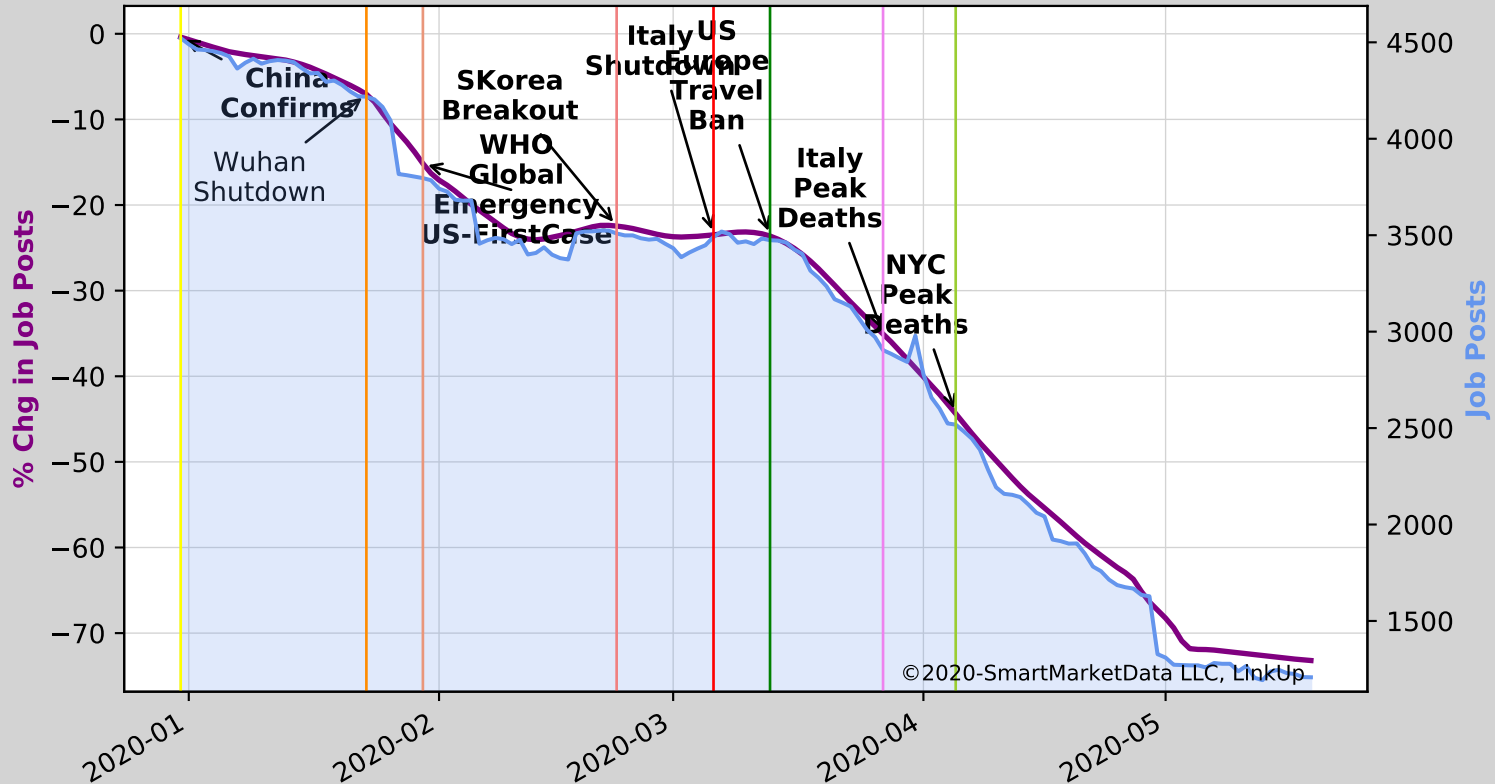

S111|Crop Production

Start Jobs=1132|Current Jobs=1133

S112|Animal Production and Aquaculture

Start Jobs=611|Current Jobs=543

S115 | Support Activities for Agriculture and Forestry
Start Jobs=1220 | Current Peak Jobs=1055

© 2020-SmartMarketData LLC, LinkUp

**Italy US
Europe
SKorea Shutdown
Breakout
S323|Printing and Related Support Activities
Start Jobs=1776|Current Jobs=793**

S331|Primary Metal Manufacturing

Start Jobs=4522|Current Jobs=1208