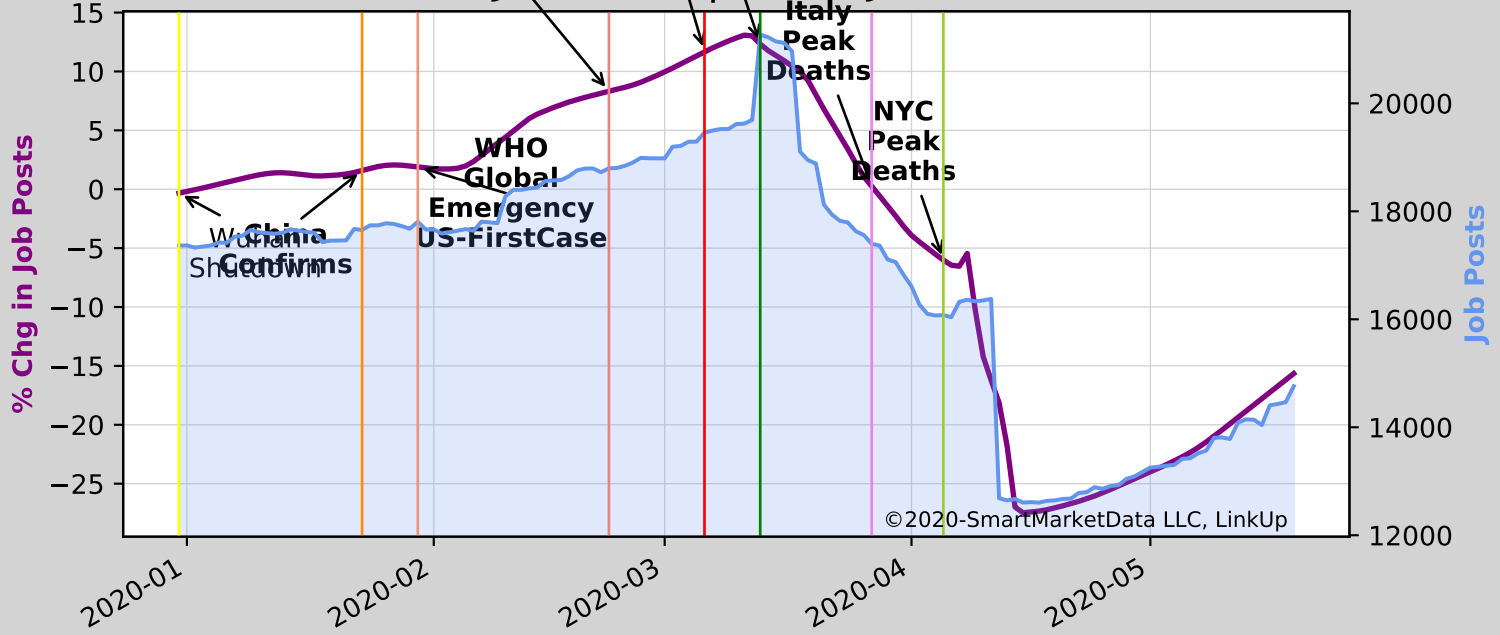

S451 | Sporting Goods, Hobby, Musical Instrument, and Book Stores
Start Jobs=17367 | Current Jobs=14760