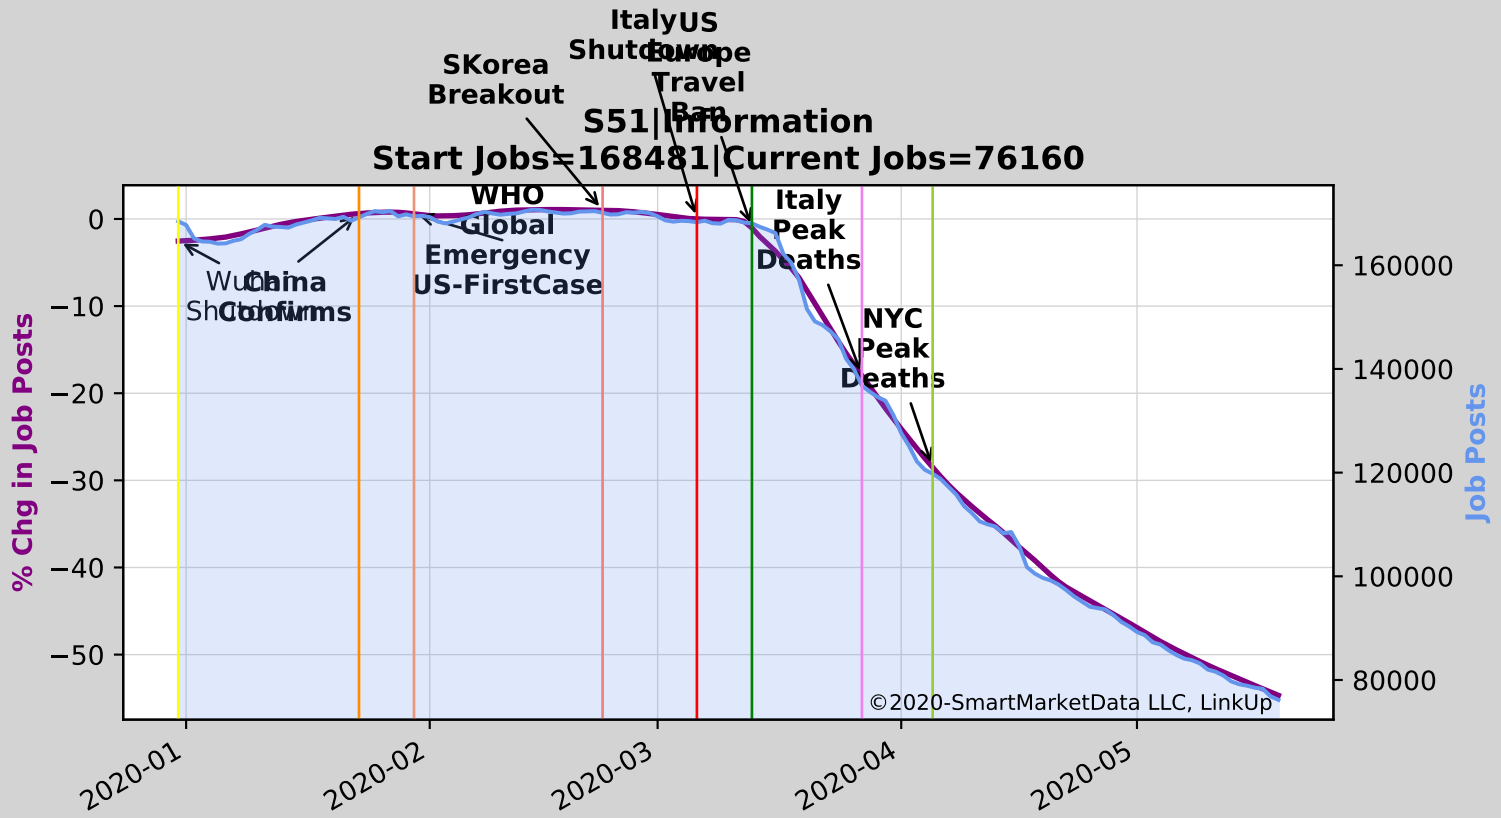

Italy US  
Shut Down Europe  
SKorea Breakout Travel Ban  
S32|Manufacturing  
Start Jobs=84591|Current Jobs=52653

Italy US  
 Korea Shutdown Europe  
 Breakout S33 | Travel Manufacturing  
 Start Jobs=244349 | Current Jobs=112979

Italy US  
 Shutdown Europe  
 Korea Breakout  
 S44 | Retail Trade  
 Start Jobs=383974 | Current Jobs=304896

**SKorea Breakout**  
**Italy Shutdown**  
**S48 Transportation and Warehousing**  
**Start Jobs=67804** | **Current Jobs=54321**

# S49|Transportation and Warehousing Start Jobs=22887|Current Jobs=8941

©2020-SmartMarketData LLC, LinkUp

Italy US  
 Korea Shutdown Europe  
 Breakout S52 Finance and Insurance  
 Start Jobs=182473 | Current Jobs=101422