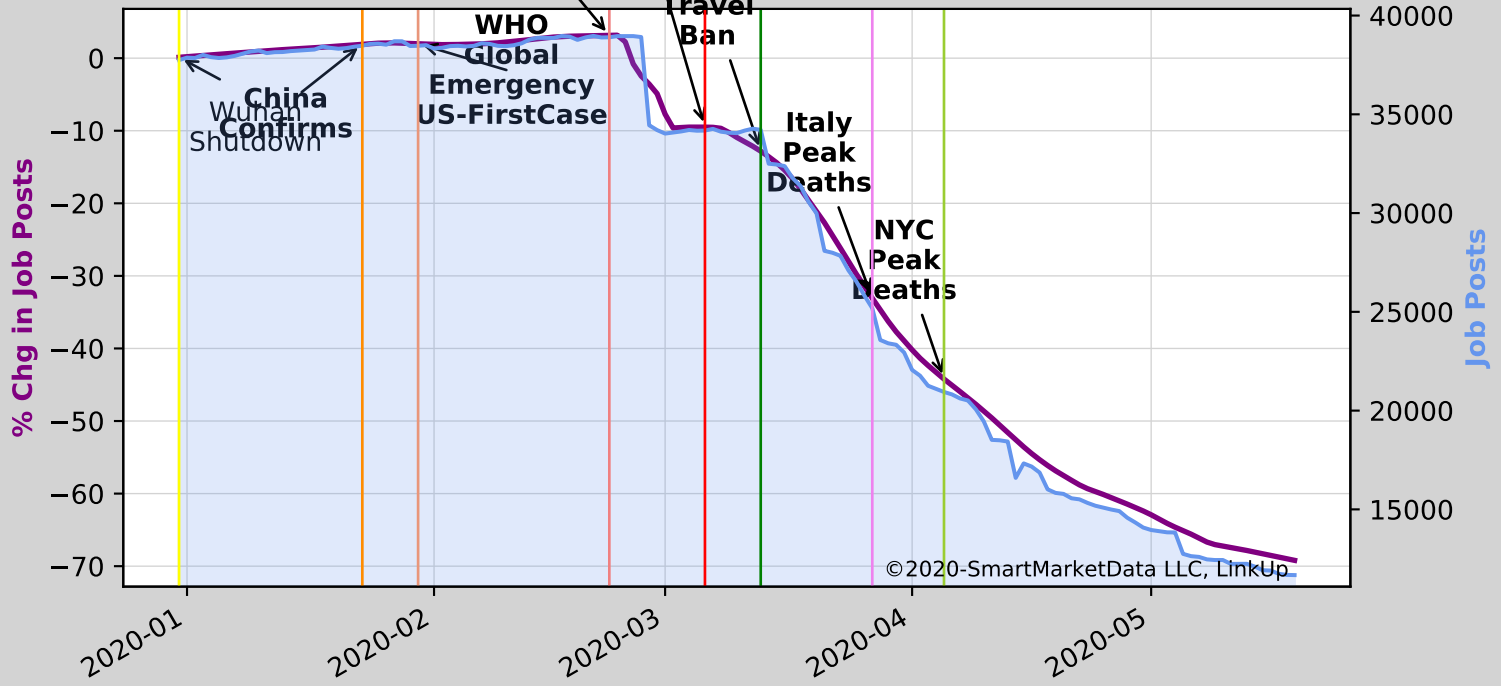

Italy Peak Deaths

NYC Peak Deaths

©2020-SmartMarketData LLC, LinkUp

# S62|Health Care and Social Assistance

Start Jobs=314563 Current Jobs=172147

**Arts, Entertainment, and Recreation**  
**Start Jobs=34571 | Current Jobs=25493**

**SKorea Breakout**  
**Italy Shutdown**  
**US Accommodation and Food Services**  
**S72 | Europe**  
**Start Jobs=325546 | Current Jobs=234539**

**S81|Other Services (except Public Administration)**  
**Start Jobs=37747 Current Jobs=11673**

SKorea  
Breakout  
ItalyUS  
Public Administration  
Travel Ban  
Start Jobs=71740 Current Jobs=57240