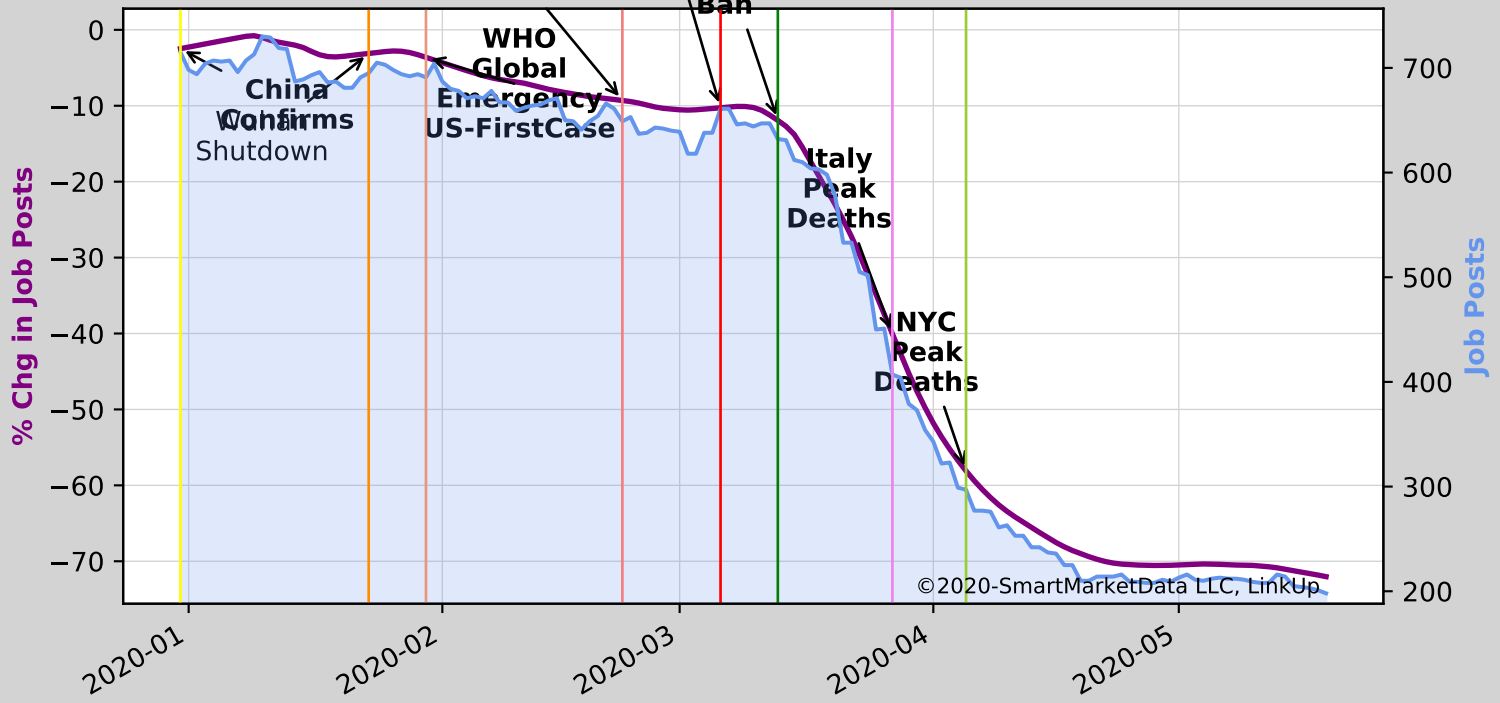

S&P 500 Management of Companies and Enterprises

Start Jobs=715 Current Jobs=198