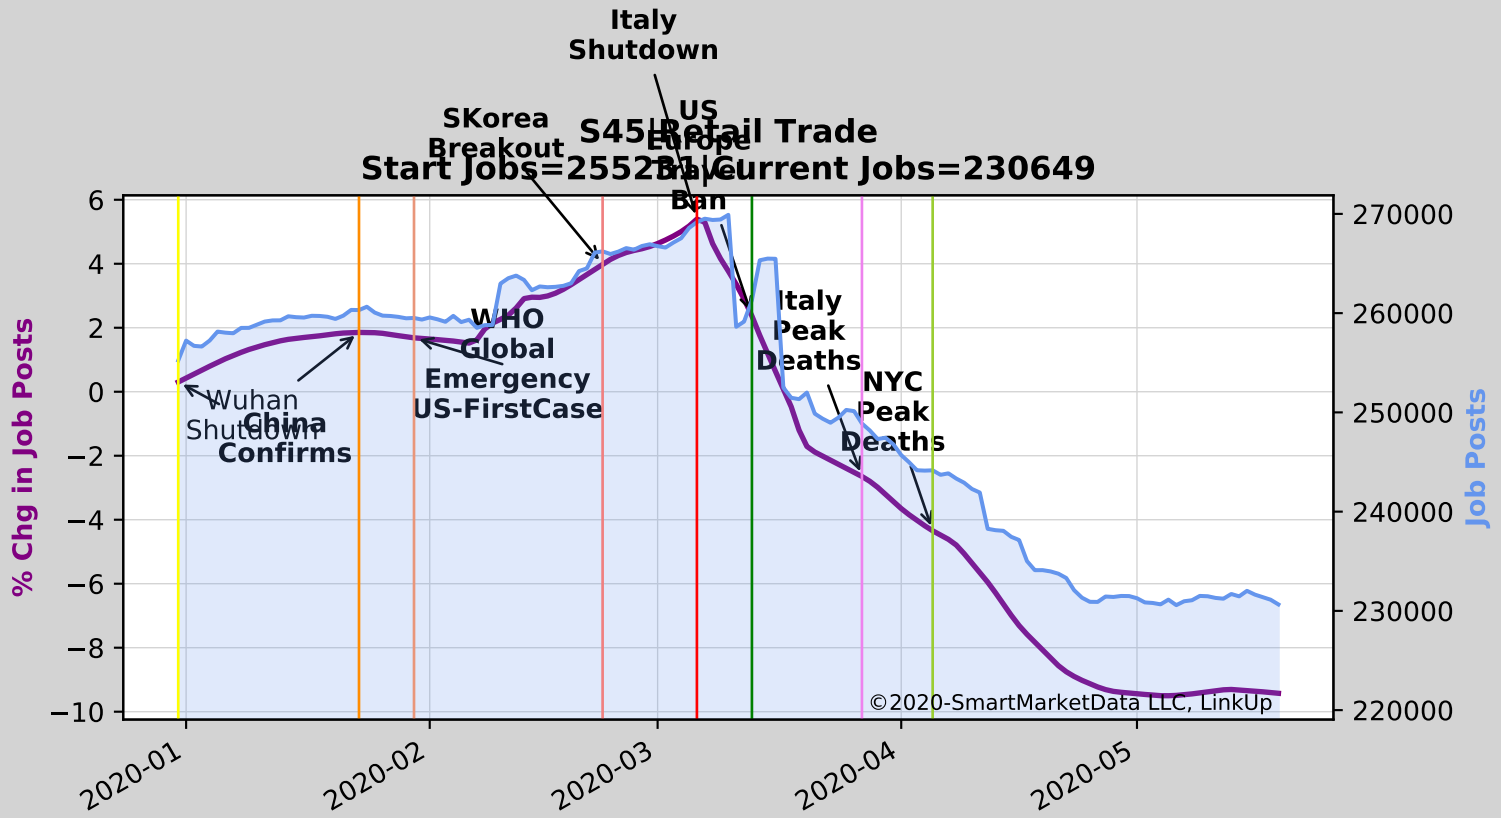

**S11 | Agriculture, Forestry, Fishing and Hunting**  
**Start Jobs=3222 | Current Jobs=2870**

**S21 Mining, Quarrying, and Oil and Gas Extraction**  
**Start Jobs=9316 | Current Jobs=4061**

ItalyUS  
Shutdown Europe  
Korea  
Breakout  
S23|Construction  
Travel  
Ban  
Start Jobs=26884|Current Jobs=15654

Italy US  
Shut Down Europe  
SKorea Breakout Travel Ban  
S32|Manufacturing  
Start Jobs=84591|Current Jobs=52653

Italy US  
 Korea Shutdown Europe  
 Breakout S33 | Travel Manufacturing  
 Start Jobs=244349 | Current Jobs=112979

Italy US  
 Shutdown Europe  
 Korea Breakout  
 S44 | Retail Trade  
 Start Jobs=383974 | Current Jobs=304896

**SKorea Breakout**  
**Italy Shutdown**  
**S48 Transportation and Warehousing**  
**Start Jobs=67804** | **Current Jobs=54321**

# S49|Transportation and Warehousing Start Jobs=22887|Current Jobs=8941

©2020-SmartMarketData LLC, LinkUp

Italy US  
 Korea Shutdown Europe  
 Breakout S52 Finance and Insurance  
 Start Jobs=182473 | Current Jobs=101422