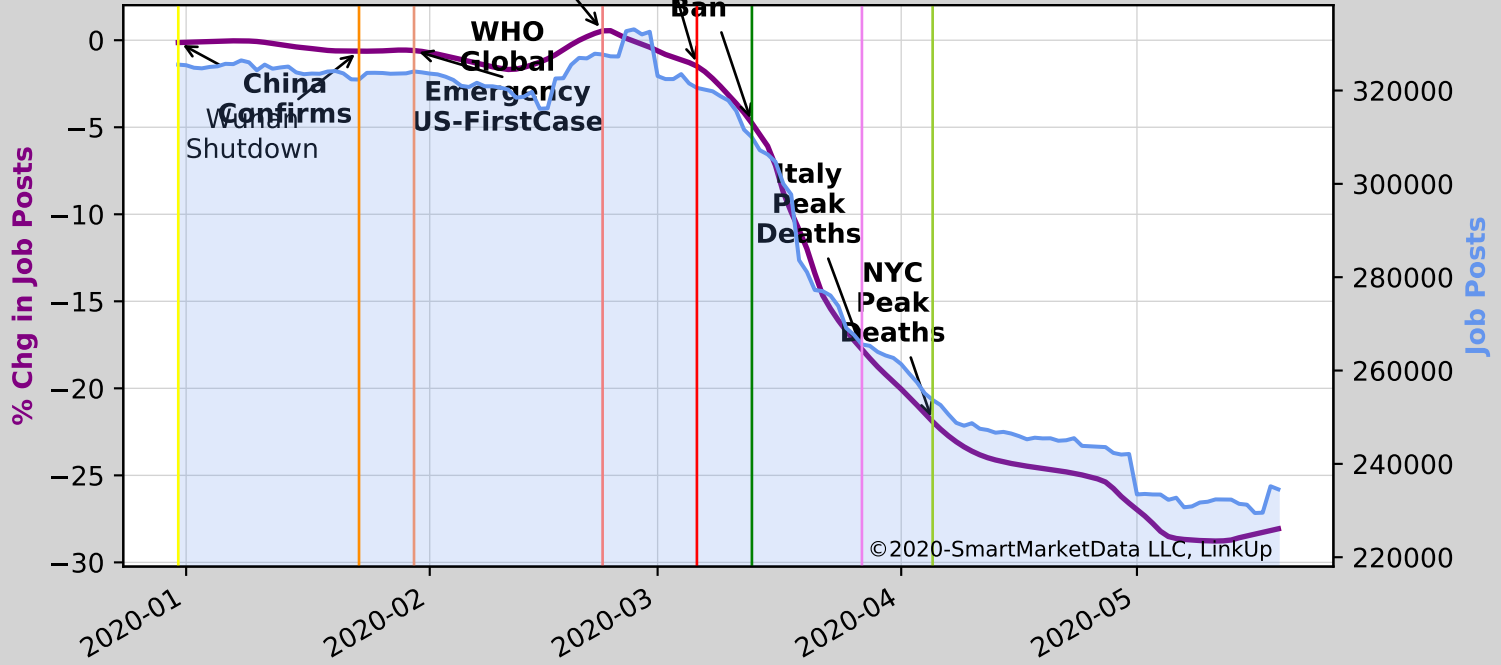

# S62|Health Care and Social Assistance

Start Jobs=314563 Current Jobs=172147

**Arts, Entertainment, and Recreation**  
**Start Jobs=34571 | Current Jobs=25493**

**SKorea Breakout**  
**Italy Shutdown**  
**US Accommodation and Food Services**  
**S72 | Europe**  
**Start Jobs=325546 | Current Jobs=234539**

**S81|Other Services (except Public Administration)**  
**Start Jobs=37747 Current Jobs=11673**

SKorea  
Breakout  
ItalyUS  
Public Administration  
Travel Ban  
Start Jobs=71740 Current Jobs=57240