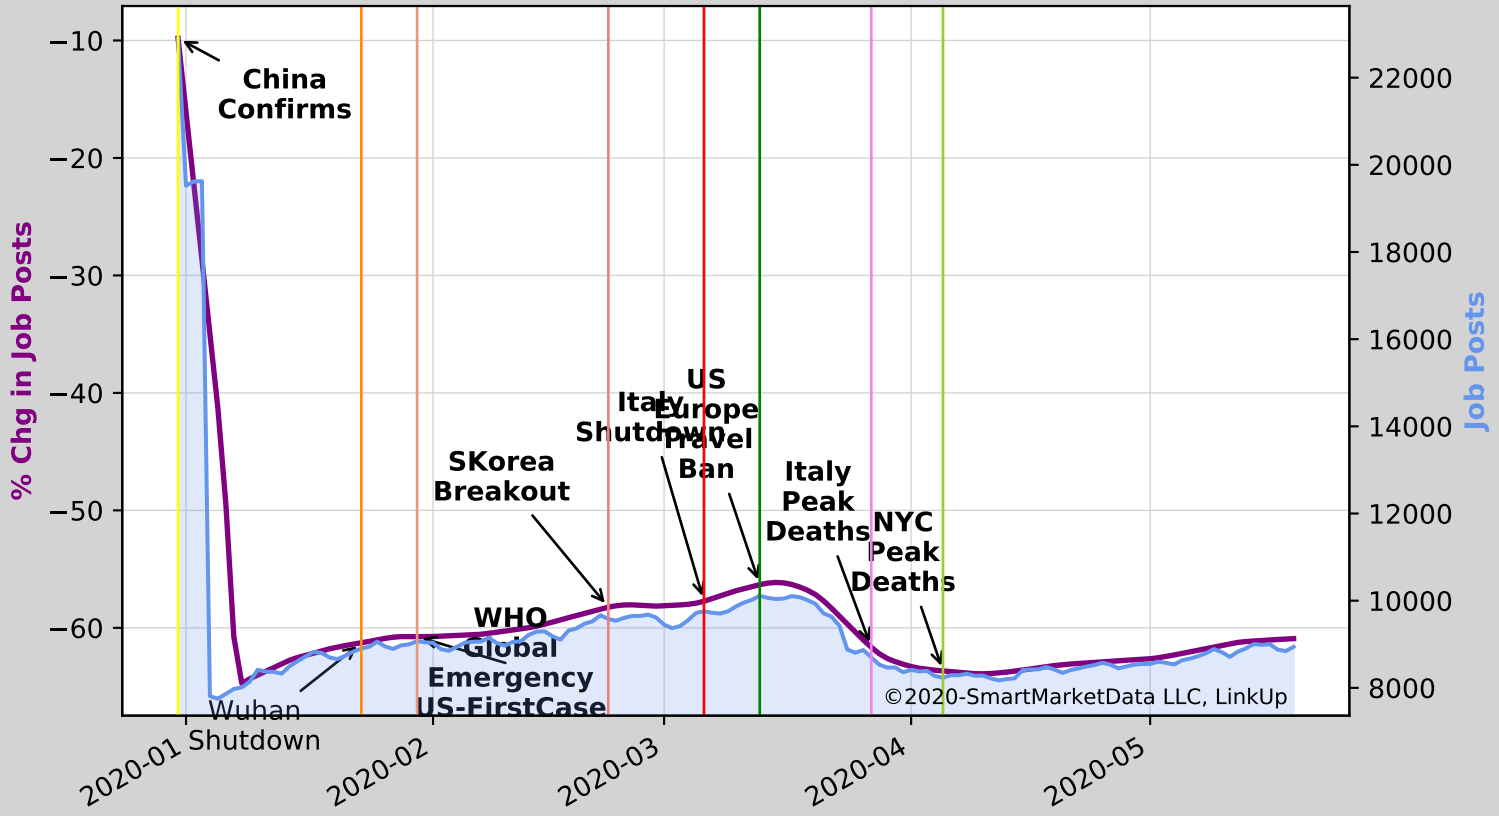

Italy US  
 Shutdown Europe  
 Korea Breakout  
 S44 | Retail Trade  
 Start Jobs=383974 | Current Jobs=304896

**SKorea Breakout**  
**Italy Shutdown**  
**S48 Transportation and Warehousing**  
**Start Jobs=67804** | **Current Jobs=54321**

# S49|Transportation and Warehousing Start Jobs=22887|Current Jobs=8941

©2020-SmartMarketData LLC, LinkUp

Italy US  
 Korea Shutdown Europe  
 Breakout S52 Finance and Insurance  
 Start Jobs=182473 | Current Jobs=101422