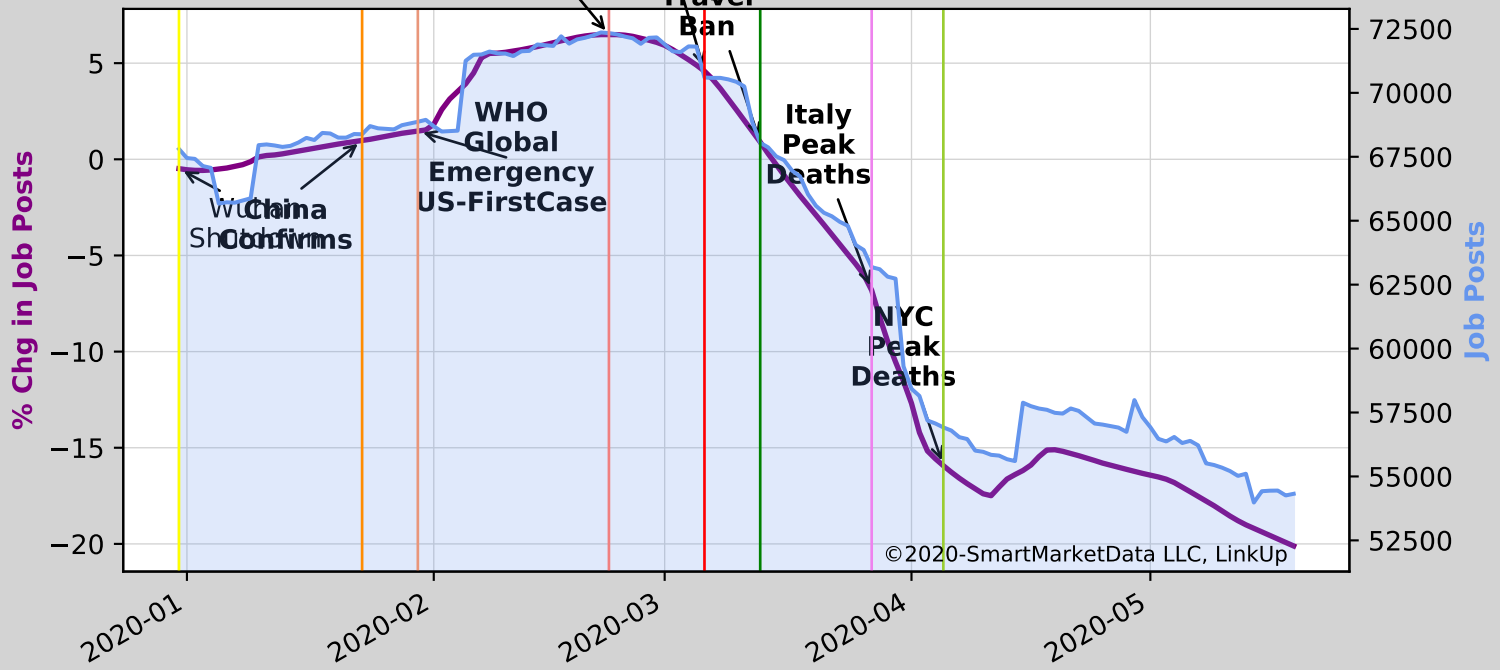

Italy US  
Shut Down Europe  
SKorea Breakout Travel Ban  
S32|Manufacturing  
Start Jobs=84591|Current Jobs=52653

Italy US  
 Korea Shutdown Europe  
 Breakout S33 | Travel Manufacturing  
 Start Jobs=244349 | Current Jobs=112979

Italy US  
 Shutdown Europe  
 Korea Breakout  
 S44 | Retail Trade  
 Start Jobs=383974 | Current Jobs=304896

**SKorea Breakout**  
**Italy Shutdown**  
**S48 Transportation and Warehousing**  
**Start Jobs=67804** | **Current Jobs=54321**