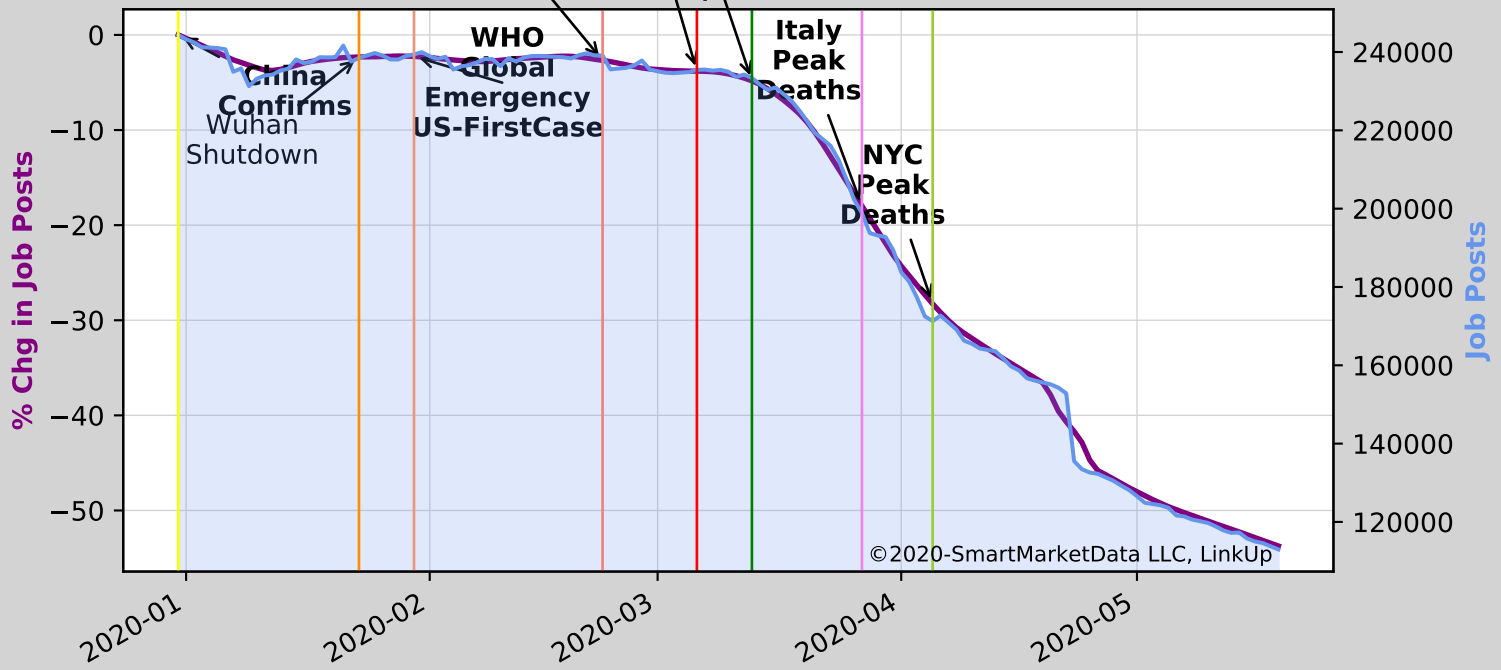

**S11 | Agriculture, Forestry, Fishing and Hunting**  
**Start Jobs=3222 | Current Jobs=2870**

**S21 Mining, Quarrying, and Oil and Gas Extraction**  
**Start Jobs=9316 | Current Jobs=4061**

ItalyUS  
Shutdown Europe  
Korea  
Breakout  
S23|Construction  
Travel  
Ban  
Start Jobs=26884|Current Jobs=15654

Italy US  
Shut Down Europe  
SKorea Breakout Travel Ban  
S32|Manufacturing  
Start Jobs=84591|Current Jobs=52653

Italy US  
 Korea Shutdown Europe  
 Breakout S33 | Travel Manufacturing  
 Start Jobs=244349 | Current Jobs=112979