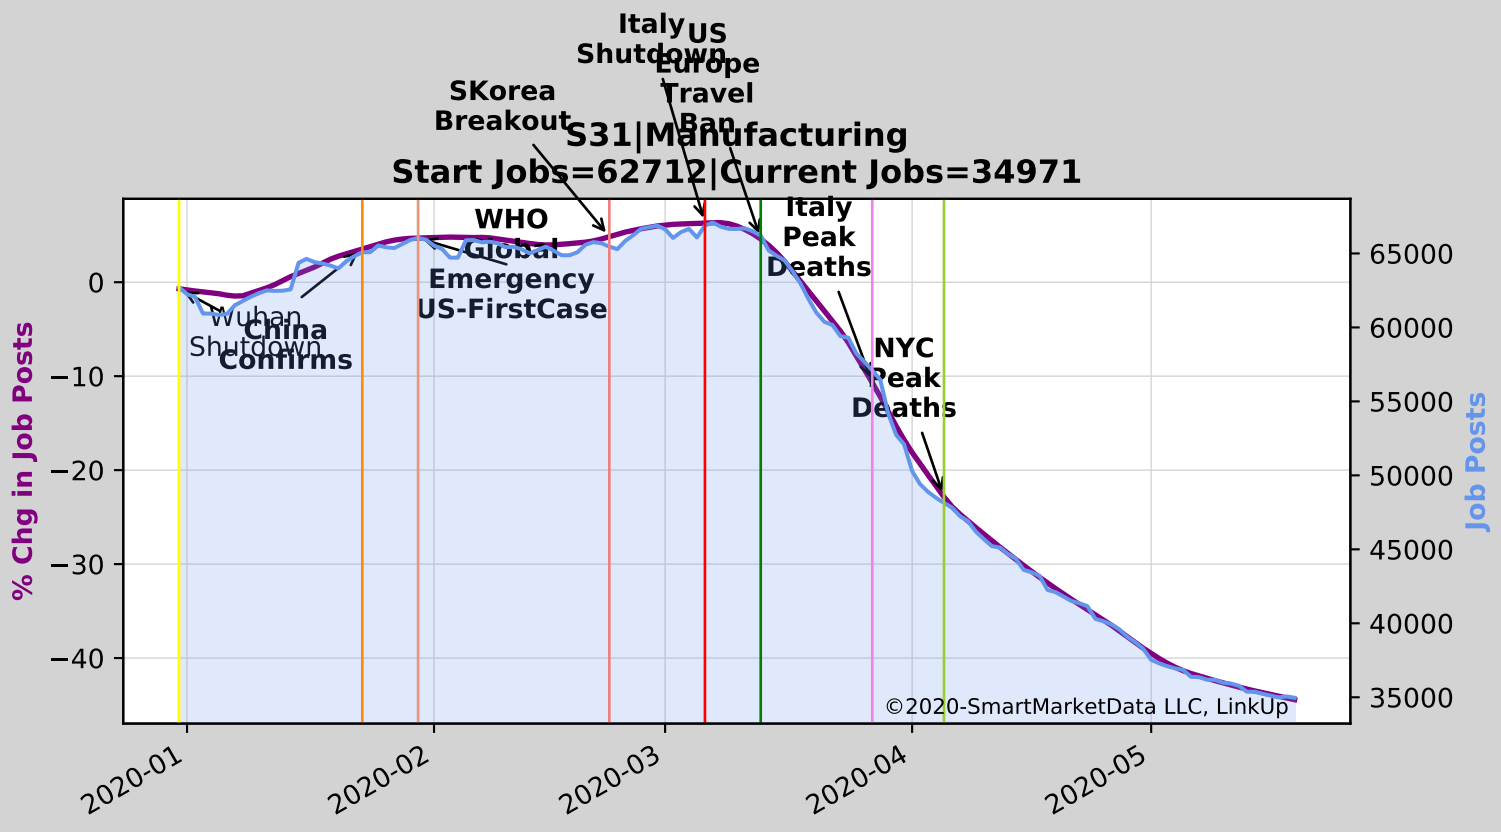

**S11 | Agriculture, Forestry, Fishing and Hunting**  
**Start Jobs=3222 | Current Jobs=2870**

**S21 Mining, Quarrying, and Oil and Gas Extraction**  
**Start Jobs=9316 | Current Jobs=4061**

ItalyUS  
Shutdown Europe  
Korea  
Breakout  
S23|Construction  
Travel  
Ban  
Start Jobs=26884|Current Jobs=15654

Italy US  
Shut Down Europe  
SKorea Breakout Travel Ban  
S32|Manufacturing  
Start Jobs=84591|Current Jobs=52653

Italy US  
 Korea Shutdown Europe  
 Breakout S33 | Travel Manufacturing  
 Start Jobs=244349 | Current Jobs=112979