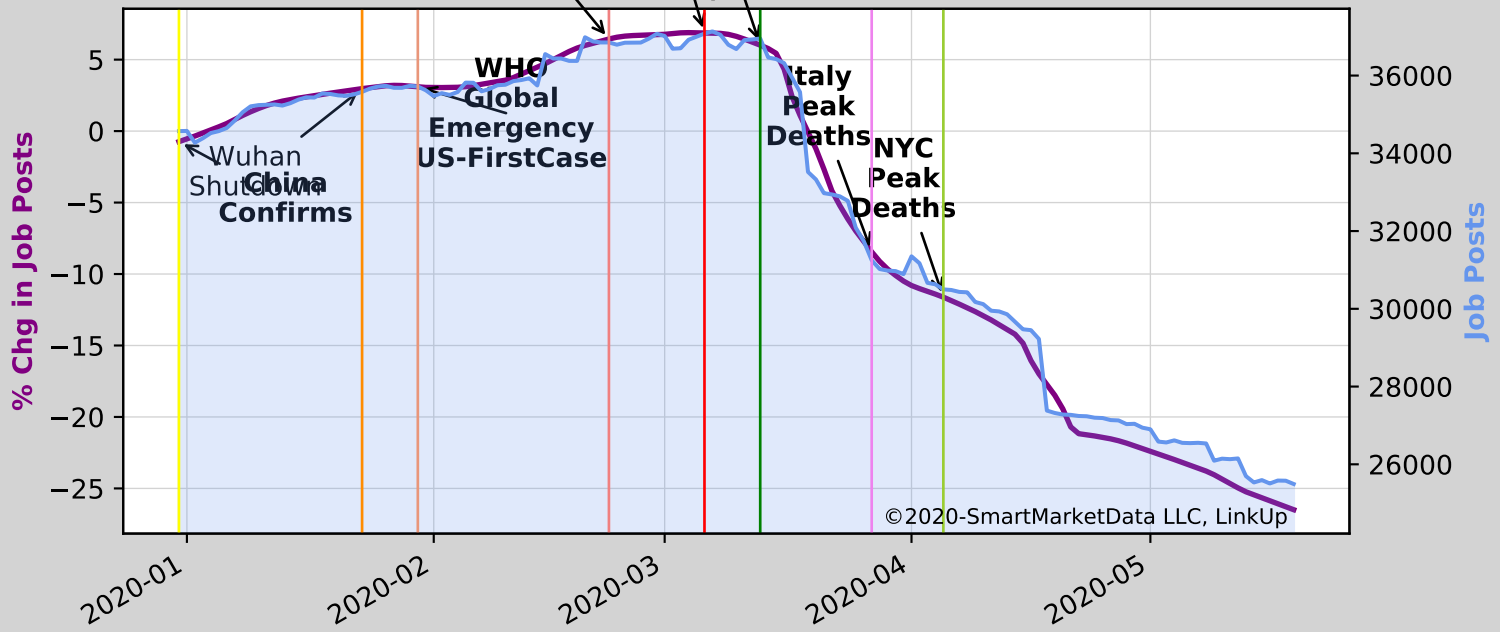

**Start Jobs=65476 | Current Jobs=37299**

**% Chg in Job Posts**

**Job Posts**

China Confirms  
Wuhan Shutdown

WHO Global Emergency  
US-First Case

SKorea Breakout  
Italy US Europe Travel Ban  
So1 | Educational Services Shutdown

Italy Peak Deaths

NYC Peak Deaths

©2020-SmartMarketData LLC, LinkUp

# S62|Health Care and Social Assistance

Start Jobs=314563 Current Jobs=172147

**Arts, Entertainment, and Recreation**  
**Start Jobs=34571 | Current Jobs=25493**

**SKorea Breakout**  
**Italy Shutdown**  
**US Accommodation and Food Services**  
**S72 | Europe**  
**Start Jobs=325546 | Current Jobs=234539**