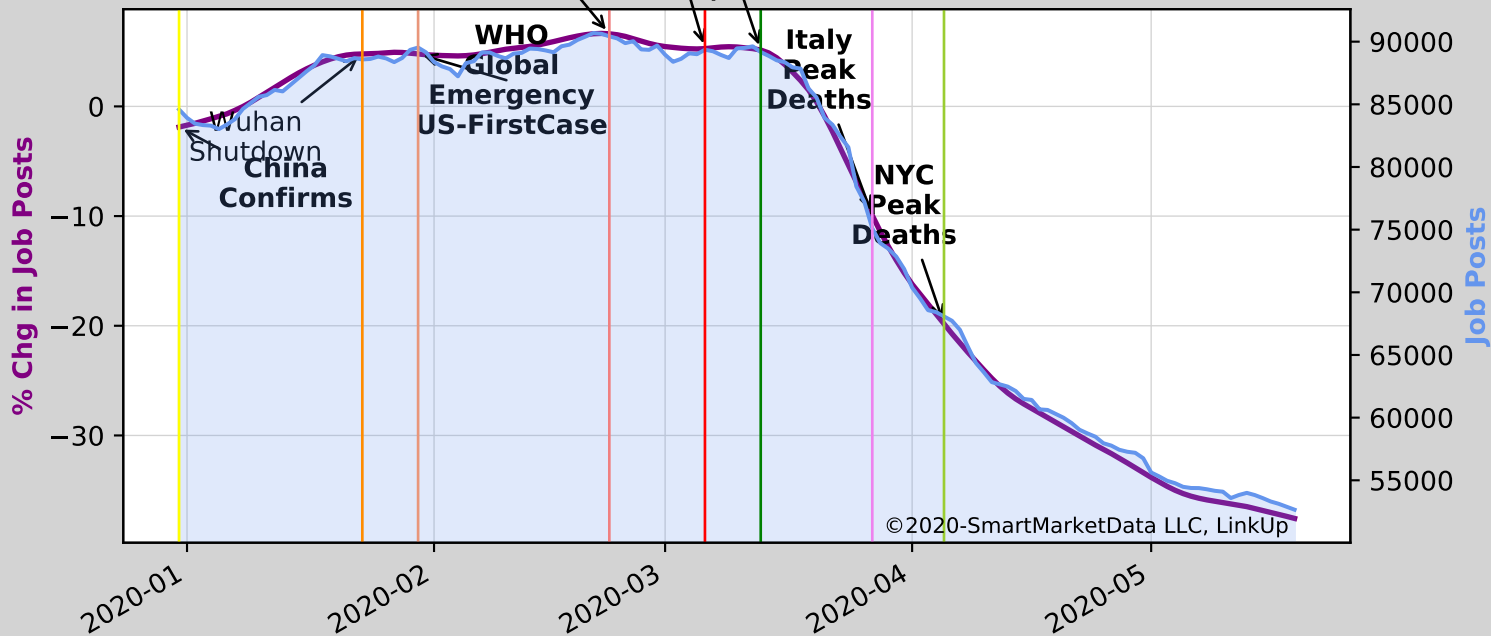

Italy US
Shut Down Europe
SKorea Breakout Travel Ban
S32|Manufacturing
Start Jobs=84591|Current Jobs=52653