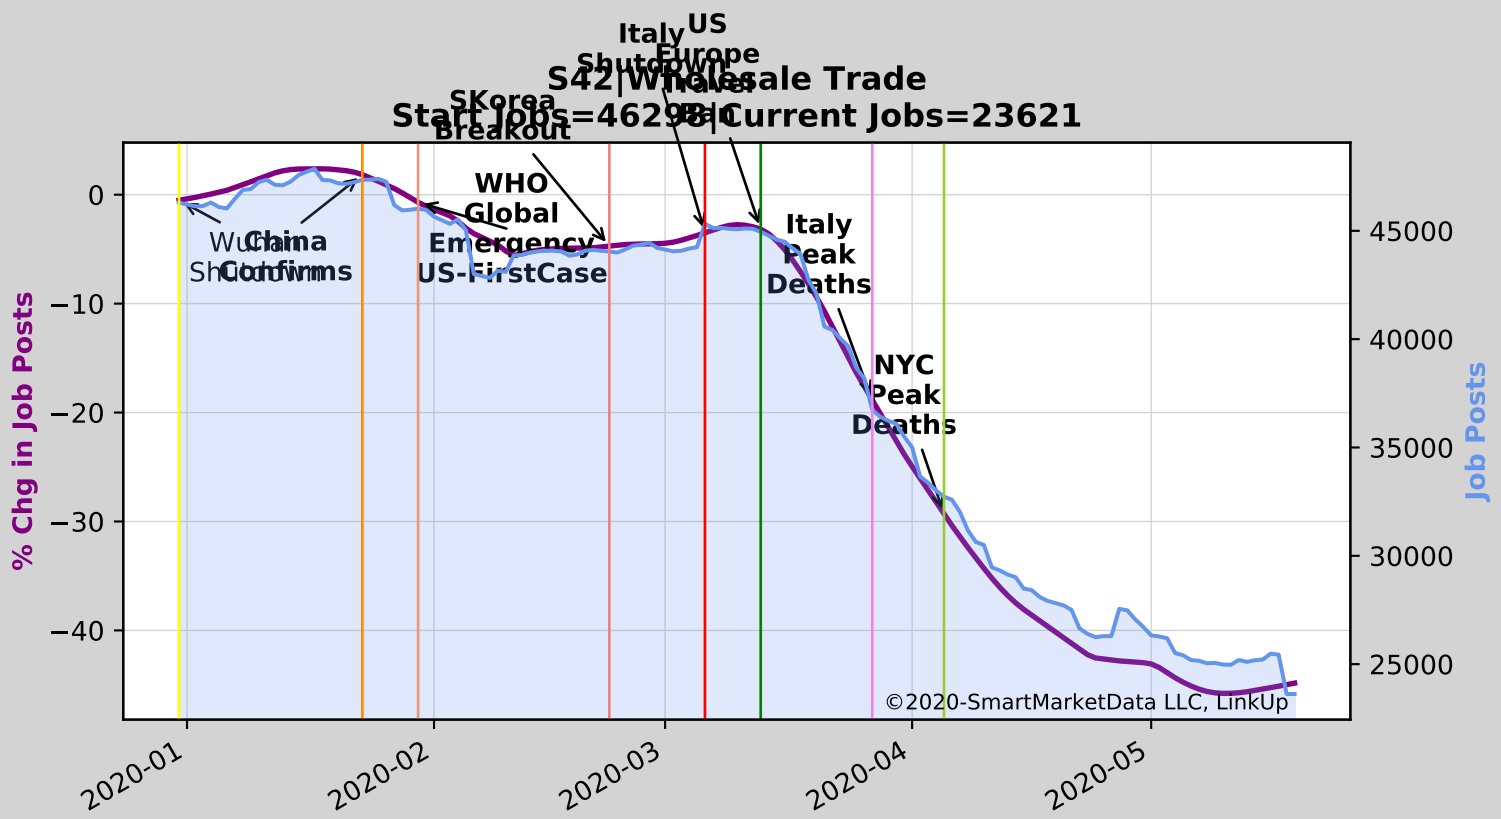

**S11 | Agriculture, Forestry, Fishing and Hunting**  
**Start Jobs=3222 | Current Jobs=2870**

**S21 Mining, Quarrying, and Oil and Gas Extraction**  
**Start Jobs=9316 | Current Jobs=4061**

ItalyUS  
Shutdown Europe  
Korea  
Breakout  
S23|Construction  
Travel  
Ban  
Start Jobs=26884|Current Jobs=15654

Italy US  
Shut Down Europe  
SKorea Breakout Travel Ban  
S32|Manufacturing  
Start Jobs=84591|Current Jobs=52653

Italy US  
 Korea Shutdown Europe  
 Breakout S33 | Travel Manufacturing  
 Start Jobs=244349 | Current Jobs=112979