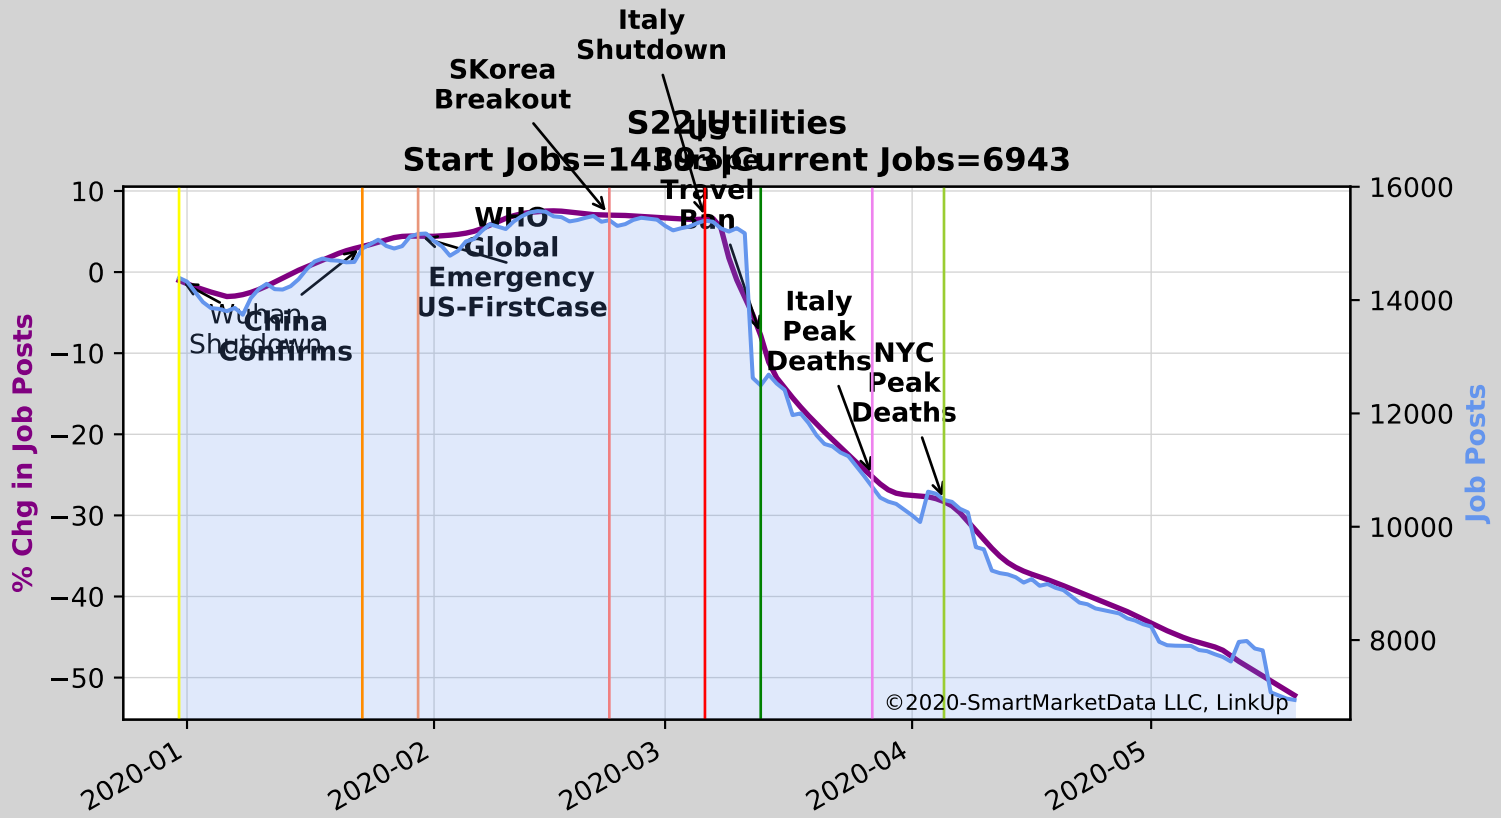

**S11 | Agriculture, Forestry, Fishing and Hunting**  
**Start Jobs=3222 | Current Jobs=2870**

**S21 Mining, Quarrying, and Oil and Gas Extraction**  
**Start Jobs=9316 | Current Jobs=4061**

ItalyUS  
Shutdown Europe  
Korea  
Breakout  
S23|Construction  
Travel  
Ban  
Start Jobs=26884|Current Jobs=15654

Italy US  
Shut Down Europe  
SKorea Breakout Travel Ban  
S32|Manufacturing  
Start Jobs=84591|Current Jobs=52653

Italy US  
 Korea Shutdown Europe  
 Breakout S33 | Travel Manufacturing  
 Start Jobs=244349 | Current Jobs=112979

Italy US  
 Shutdown Europe  
 Korea Breakout  
 S44 | Retail Trade  
 Start Jobs=383974 | Current Jobs=304896

**SKorea Breakout**  
**Italy Shutdown**  
**S48 Transportation and Warehousing**  
**Start Jobs=67804** | **Current Jobs=54321**