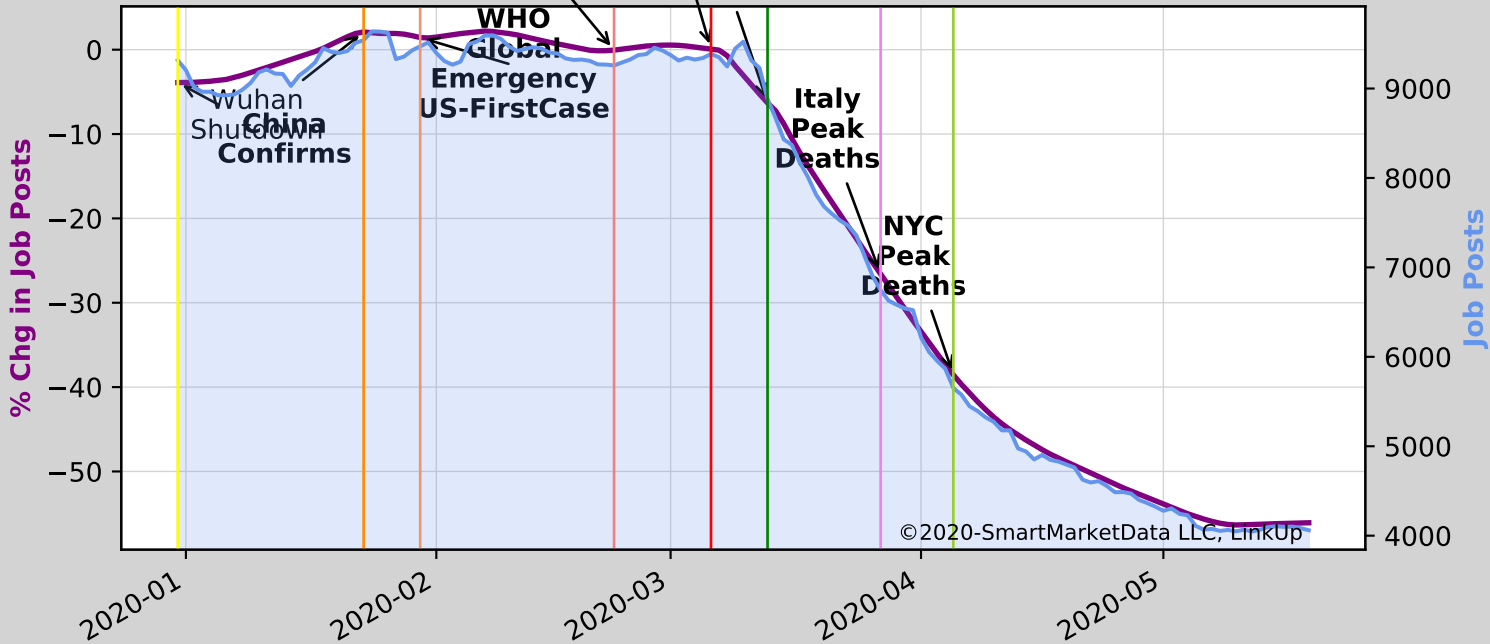

**S11 | Agriculture, Forestry, Fishing and Hunting**  
**Start Jobs=3222 | Current Jobs=2870**

**S21 Mining, Quarrying, and Oil and Gas Extraction**  
**Start Jobs=9316 | Current Jobs=4061**

ItalyUS  
Shutdown Europe  
Korea  
Breakout  
S23|Construction  
Travel  
Ban  
Start Jobs=26884|Current Jobs=15654

Italy US  
Shut Down Europe  
SKorea Breakout Travel Ban  
S32|Manufacturing  
Start Jobs=84591|Current Jobs=52653

Italy US  
 Korea Shutdown Europe  
 Breakout S33 | Travel Manufacturing  
 Start Jobs=244349 | Current Jobs=112979