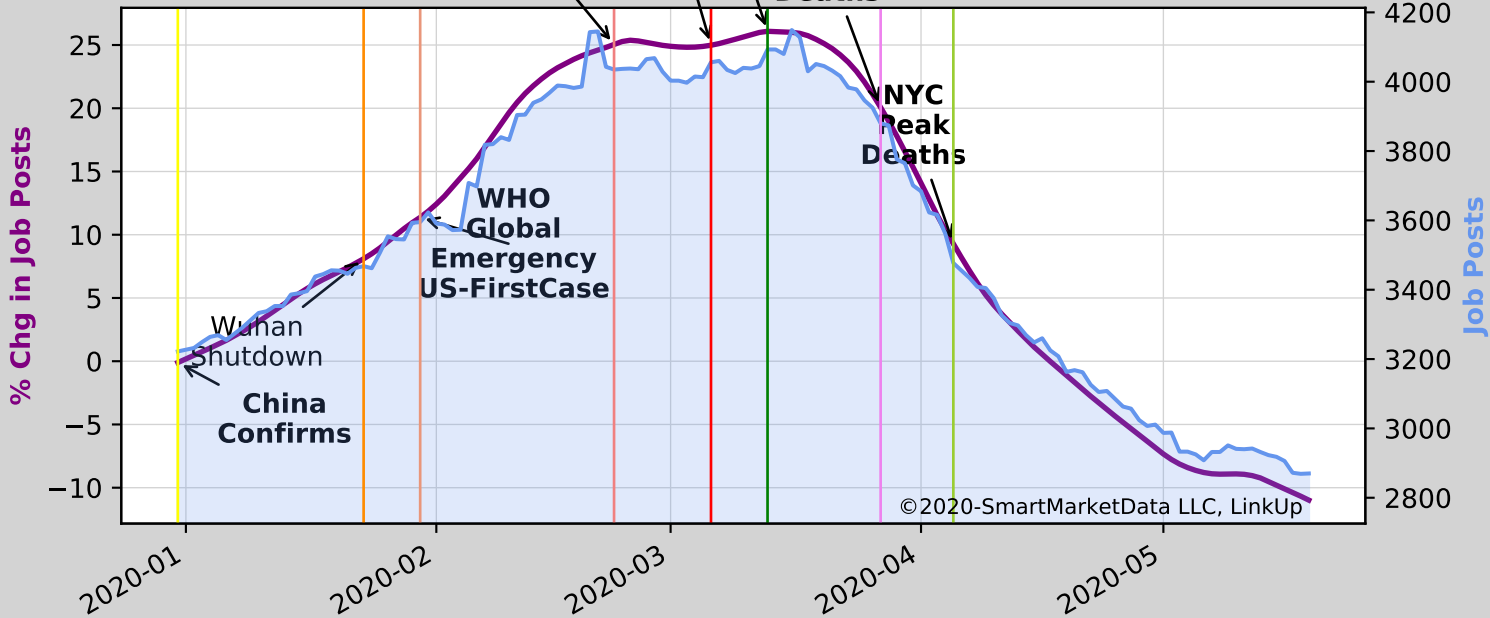

**S11 | Agriculture, Forestry, Fishing and Hunting**  
**Start Jobs=3222 | Current Jobs=2870**

**S21 Mining, Quarrying, and Oil and Gas Extraction**  
**Start Jobs=9316 | Current Jobs=4061**

ItalyUS  
Shutdown Europe  
Korea  
Breakout  
S23|Construction  
Travel  
Ban  
Start Jobs=26884|Current Jobs=15654

Italy US  
Shut Down Europe  
SKorea Breakout Travel Ban  
S32|Manufacturing  
Start Jobs=84591|Current Jobs=52653

Italy US  
 Korea Shutdown Europe  
 Breakout S33 | Travel Manufacturing  
 Start Jobs=244349 | Current Jobs=112979

Italy US  
 Shutdown Europe  
 Korea Breakout  
 S44 | Retail Trade  
 Start Jobs=383974 | Current Jobs=304896

**SKorea Breakout**  
**Italy Shutdown**  
**S48 Transportation and Warehousing**  
**Start Jobs=67804** | **Current Jobs=54321**