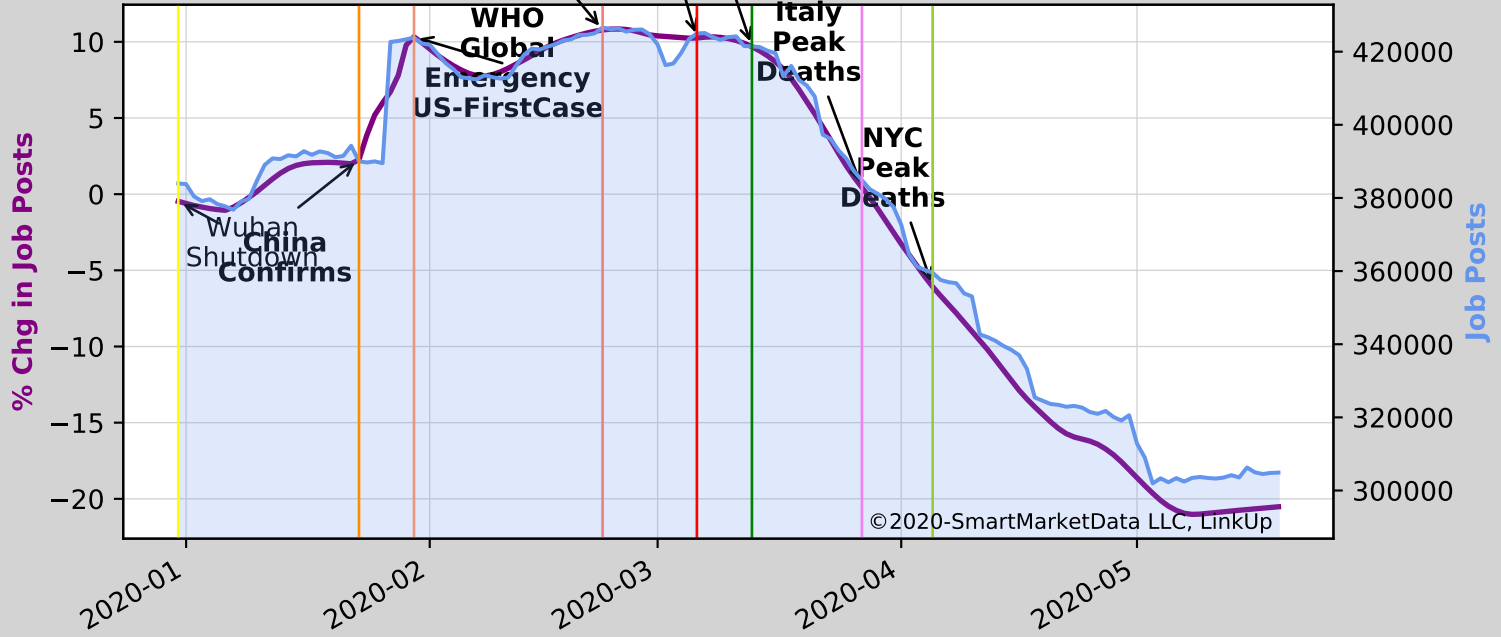

**S11 | Agriculture, Forestry, Fishing and Hunting**  
**Start Jobs=3222 | Current Jobs=2870**

**S21 Mining, Quarrying, and Oil and Gas Extraction**  
**Start Jobs=9316 | Current Jobs=4061**

ItalyUS  
Shutdown Europe  
Korea  
Breakout  
S23|Construction  
Travel  
Ban  
Start Jobs=26884|Current Jobs=15654

Italy US  
Shut Down Europe  
SKorea Breakout Travel Ban  
S32|Manufacturing  
Start Jobs=84591|Current Jobs=52653

Italy US  
 Korea Shutdown Europe  
 Breakout S33 | Travel Manufacturing  
 Start Jobs=244349 | Current Jobs=112979

Italy US  
 Shutdown Europe  
 Korea Breakout  
 S44 | Retail Trade  
 Start Jobs=383974 | Current Jobs=304896

**SKorea Breakout**  
**Italy Shutdown**  
**S48 Transportation and Warehousing**  
**Start Jobs=67804** | **Current Jobs=54321**