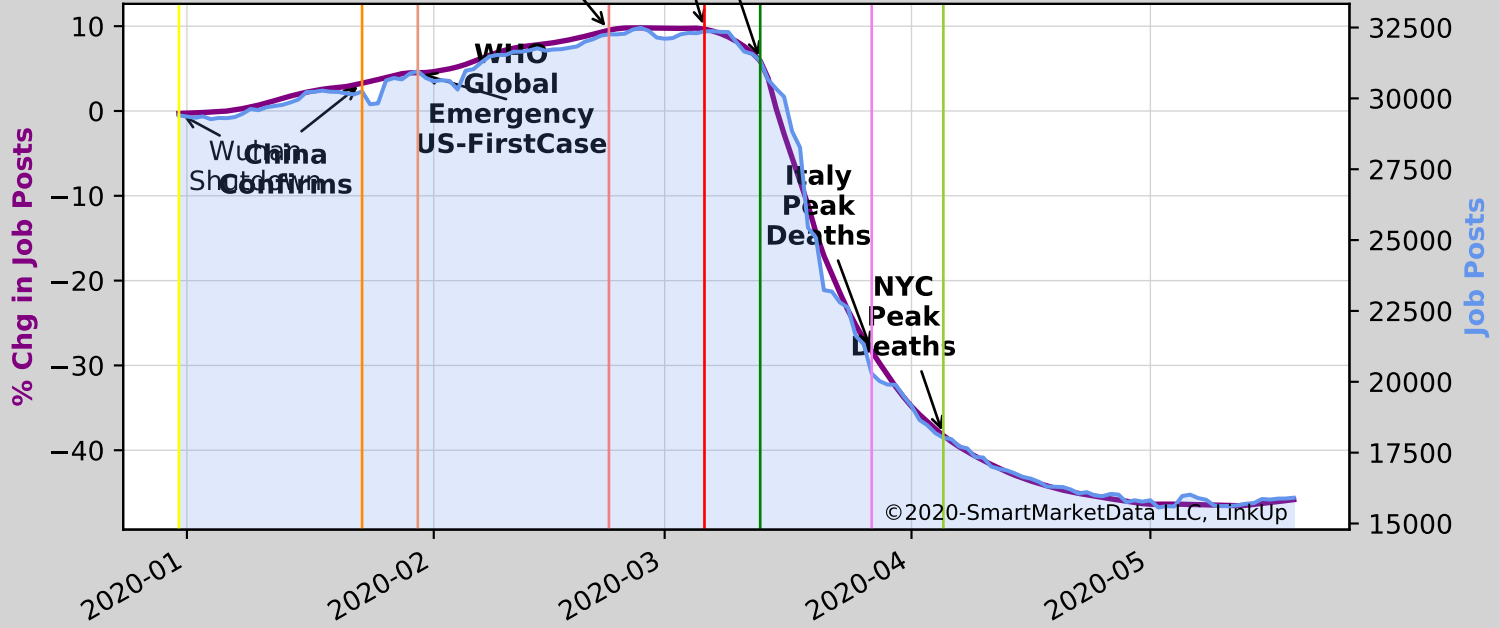

Italy US  
 Shutdown Europe  
 Korea Breakout  
 S44 | Retail Trade  
 Start Jobs=383974 | Current Jobs=304896

**SKorea Breakout**  
**Italy Shutdown**  
**S48 Transportation and Warehousing**  
**Start Jobs=67804** | **Current Jobs=54321**

# S49|Transportation and Warehousing Start Jobs=22887|Current Jobs=8941

©2020-SmartMarketData LLC, LinkUp

Italy US  
 Korea Shutdown Europe  
 Breakout S52 Finance and Insurance  
 Start Jobs=182473 | Current Jobs=101422

Italy Shutdown  
 Korea Breakout  
 Europe Travel Ban  
 WHO Global Emergency  
 US-First Case  
 S53 | Real Estate and Rental and Leasing  
 Start Jobs=29400 | Current Jobs=15910

**Professional, Scientific, and Technical Services**  
**Start Jobs=270909 Current Jobs=124672**