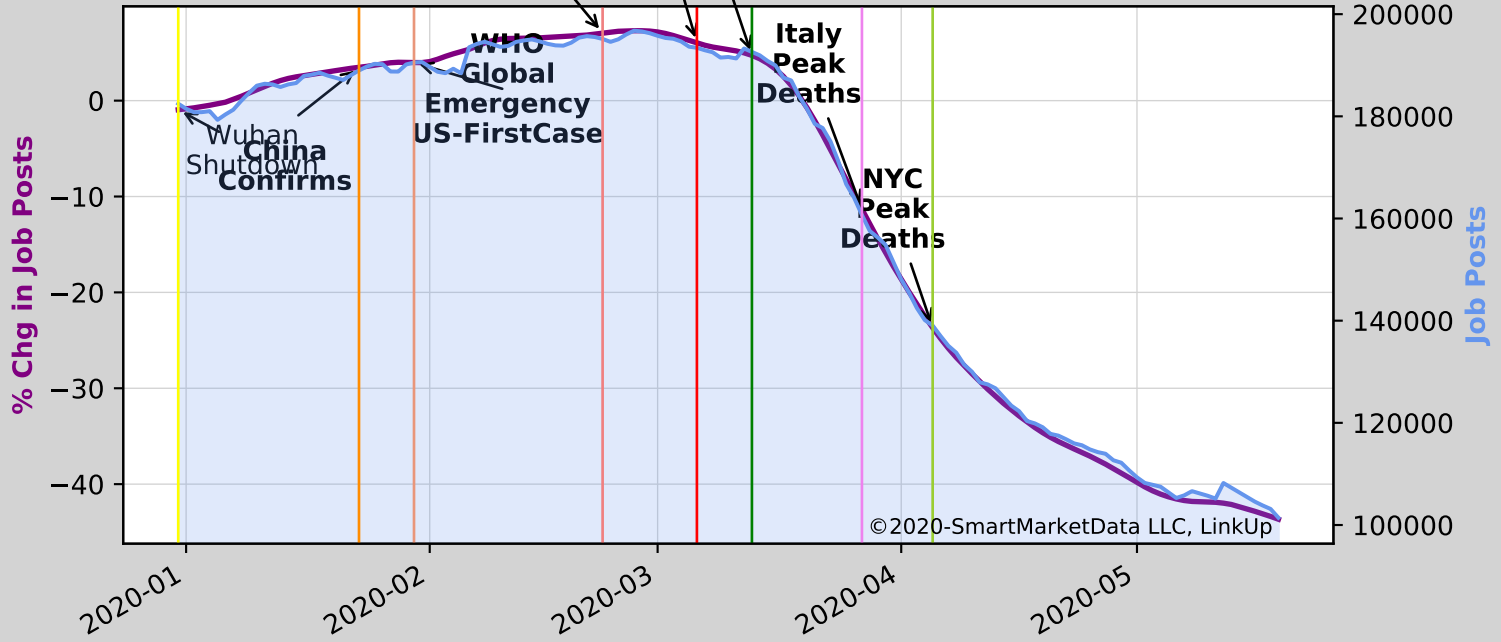

Italy US  
Shut Down Europe  
SKorea Breakout Travel Ban  
S32|Manufacturing  
Start Jobs=84591|Current Jobs=52653

Italy US  
 Korea Shutdown Europe  
 Breakout S33 | Travel Manufacturing  
 Start Jobs=244349 | Current Jobs=112979

Italy US  
 Shutdown Europe  
 Korea Breakout  
 S44 | Retail Trade  
 Start Jobs=383974 | Current Jobs=304896

**SKorea Breakout**  
**Italy Shutdown**  
**S48 Transportation and Warehousing**  
**Start Jobs=67804** | **Current Jobs=54321**

# S49|Transportation and Warehousing Start Jobs=22887|Current Jobs=8941

©2020-SmartMarketData LLC, LinkUp

Italy US  
 Korea Shutdown Europe  
 Breakout S52 Finance and Insurance  
 Start Jobs=182473 | Current Jobs=101422