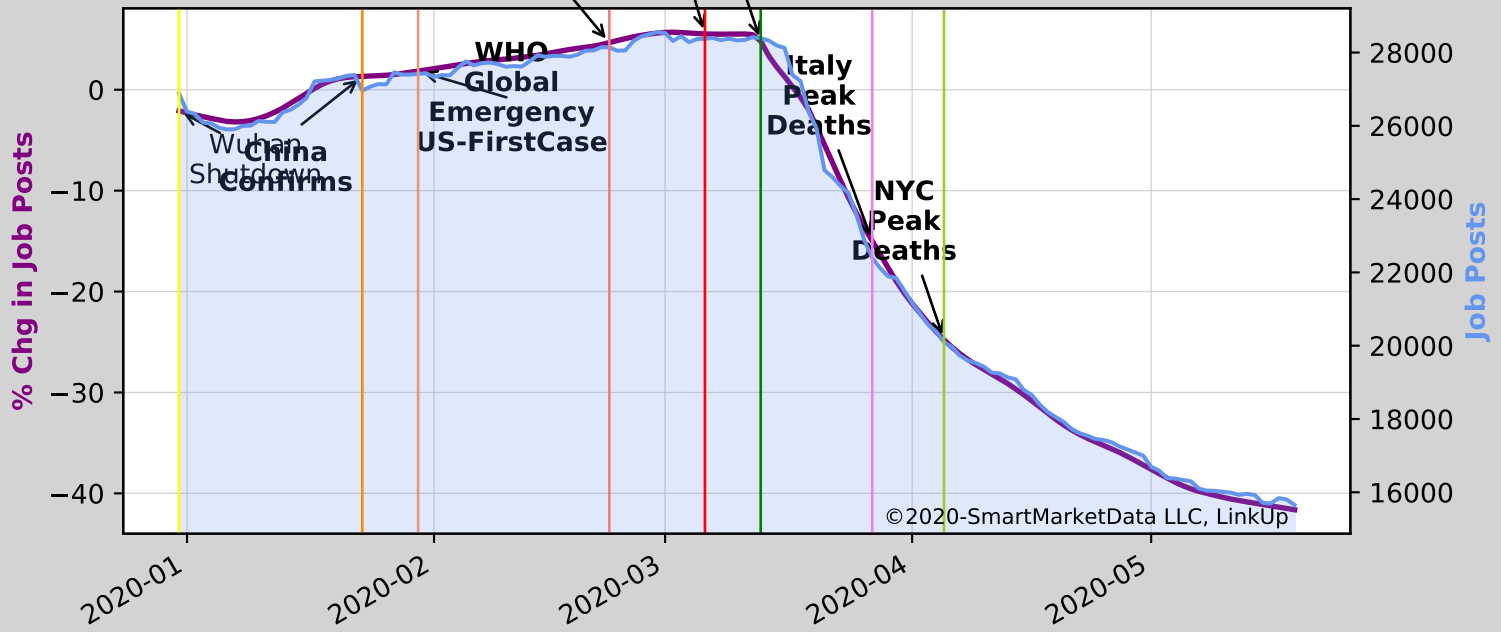

**S11 | Agriculture, Forestry, Fishing and Hunting**  
**Start Jobs=3222 | Current Jobs=2870**

**S21 Mining, Quarrying, and Oil and Gas Extraction**  
**Start Jobs=9316 | Current Jobs=4061**

ItalyUS  
Shutdown Europe  
Korea  
Breakout  
S23|Construction  
Travel  
Ban  
Start Jobs=26884|Current Jobs=15654

Italy US  
Shut Down Europe  
SKorea Breakout Travel Ban  
S32|Manufacturing  
Start Jobs=84591|Current Jobs=52653

Italy US  
 Korea Shutdown Europe  
 Breakout S33 | Travel Manufacturing  
 Start Jobs=244349 | Current Jobs=112979