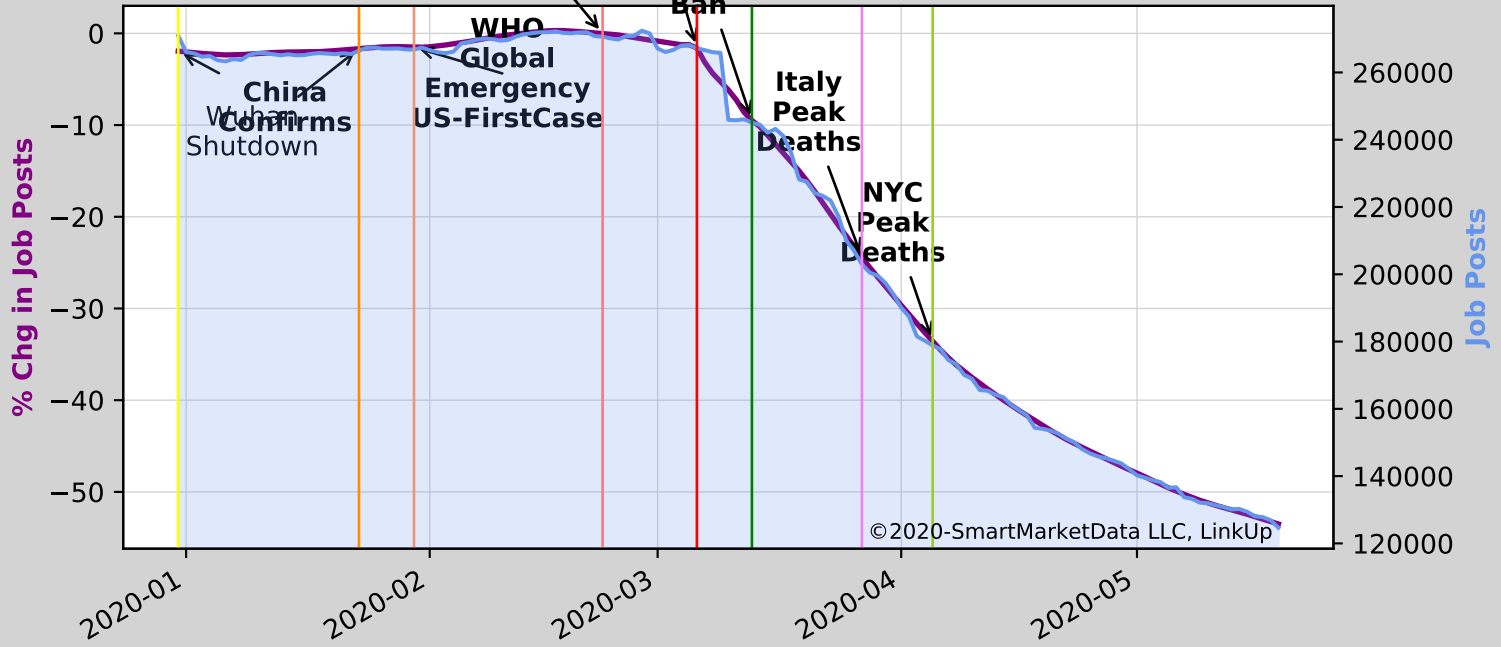

Italy US  
 Shutdown Europe  
 Korea Breakout  
 S44 | Retail Trade  
 Start Jobs=383974 | Current Jobs=304896

**SKorea Breakout**  
**Italy Shutdown**  
**S48 Transportation and Warehousing**  
**Start Jobs=67804** | **Current Jobs=54321**

# S49|Transportation and Warehousing Start Jobs=22887|Current Jobs=8941

©2020-SmartMarketData LLC, LinkUp

Italy US  
 Korea Shutdown Europe  
 Breakout S52 Finance and Insurance  
 Start Jobs=182473 | Current Jobs=101422

Italy Shutdown  
 Korea Breakout  
 Europe Travel Ban  
 WHO Global Emergency  
 US-First Case  
 S53 | Real Estate and Rental and Leasing  
 Start Jobs=29400 | Current Jobs=15910

**Professional, Scientific, and Technical Services**  
**Start Jobs=270909 Current Jobs=124672**